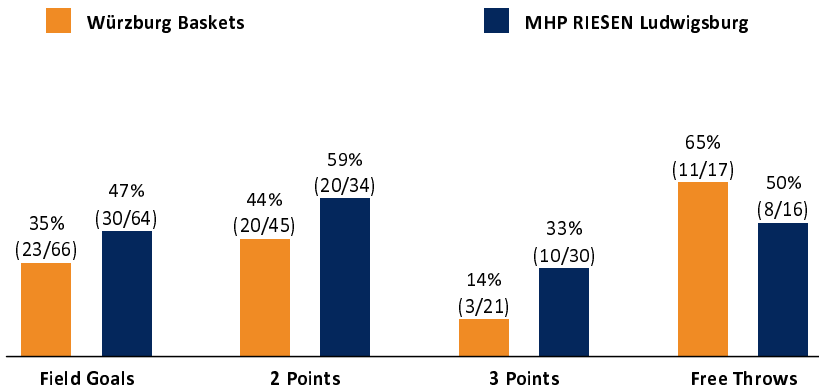

Würzburg Baskets

60 : 78 MHP RIESEN Ludwigsburg

Referee: STRAUBE Carsten
Umpires: HACK Johannes / ARIK Tamer
Commissioner: BENDER Ute

Attendance: 2.811
Würzburg, tectake Arena Würzburg (3.140 Plätze), FR 6 OKT 2023, 20:00, Game-ID: 33201

Scoreboard table showing Q1, Q2, Q3, Q4 scores for WUE and LUD.

WUE - Würzburg Baskets (Coach: FILIPOVSKI Sasa)

Main player statistics table for Würzburg Baskets including columns for No., Name, Min, PTS, 2 Points, 3 Points, Field Goals, Free Throws, and various rebound/steal metrics.

LUD - MHP RIESEN Ludwigsburg (Coach: KING Josh)

Main player statistics table for MHP RIESEN Ludwigsburg including columns for No., Name, Min, PTS, 2 Points, 3 Points, Field Goals, Free Throws, and various rebound/steal metrics.

Summary table comparing Würzburg Baskets (WUE) and MHP RIESEN Ludwigsburg (LUD) on various performance metrics like Rebounds, Assists, Fouls, etc.

LEGEND
Min Minutes Played
DR Defensive Rebounds
AS Assists
BS Blocked Shots
PF Fouls
+/- Plus-Minus-Rating
DNP Did Not Play
OR Offensive Rebounds
ST Steals
SB Shots Blocked
FD Fouls Drawn
* Starters
PTS Points
TR Total Rebounds
TO Turnovers
EFF Efficiency = ((PTS + TR + AS + ST + BS) - ((FGA - FGM) + (FTA - FTM) + TO))