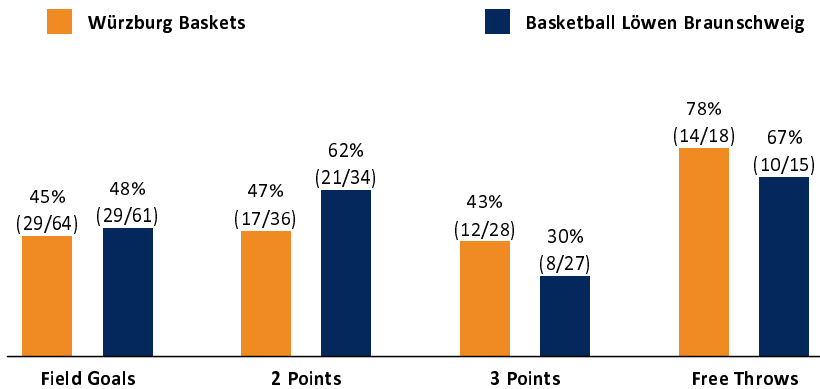

Würzburg Baskets

84 : 76

Basketball Löwen Braunschweig

Referee: FRITZ Clemens
Umpires: STREIT Enrico / BEJAOUI Dominik
Commissioner: BENDER Ute

Attendance: 2.491
Würzburg, tectake Arena Würzburg (3.140 Plätze), SA 21 OKT 2023, 18:30, Game-ID: 33211

Scoreboard table showing quarters Q1-Q4 for WUE and BRA with scores and player statistics.

WUE - Würzburg Baskets (Coach: FILIPOVSKI Sasa)

Main player statistics table for Würzburg Baskets including columns for No., Name, Min, PTS, 2 Points, 3 Points, Field Goals, Free Throws, OR, DR, TR, AS, ST, TO, BS, SB, PF, FD, EFF, +/-.

BRA - Basketball Löwen Braunschweig (Coach: RAMIREZ Jesus)

Main player statistics table for Basketball Löwen Braunschweig including columns for No., Name, Min, PTS, 2 Points, 3 Points, Field Goals, Free Throws, OR, DR, TR, AS, ST, TO, BS, SB, PF, FD, EFF, +/-.

Summary table comparing WUE and BRA across various metrics like Rebounds, Assists, Fouls Drawn, Turnovers, Steals, Points in the Paint, Second Chance Points, Fast Break Points, Biggest Lead, Biggest Scoring Run, Lead Changes, and Times Tied.

LEGEND
Min Minutes Played
DR Defensive Rebounds
AS Assists
BS Blocked Shots
PF Fouls
+/- Plus-Minus-Rating
DNP Did Not Play
OR Offensive Rebounds
ST Steals
SB Shots Blocked
FD Fouls Drawn
* Starters
PTS Points
TR Total Rebounds
TO Turnovers
EFF Efficiency = ((PTS + TR + AS + ST + BS) - ((FGA - FGM) + (FTA - FTM) + TO))