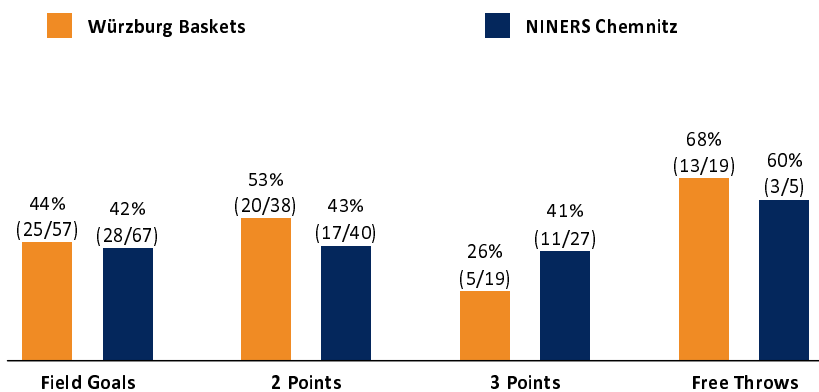

Würzburg Baskets

68 : 70

NINERS Chemnitz

Referee: KRAUSE Oliver
Umpires: HACK Johannes / PAWLIK Alexandra
Commissioner: EICHHORN Christian

Attendance: 2.996
Würzburg, tectake Arena Würzburg (3.140 Plätze), SA 4 NOV 2023, 20:00, Game-ID: 33231

Scoreboard table showing Q1, Q2, Q3, Q4 scores for WUE and CHE.

WUE - Würzburg Baskets (Coach: FILIPOVSKI Sasa)

Main player statistics table for Würzburg Baskets including columns for No., Name, Min, PTS, 2 Points, 3 Points, Field Goals, Free Throws, OR, DR, TR, AS, ST, TO, BS, SB, PF, FD, EFF, +/-.

CHE - NINERS Chemnitz (Coach: PASTORE Rodrigo)

Main player statistics table for NINERS Chemnitz including columns for No., Name, Min, PTS, 2 Points, 3 Points, Field Goals, Free Throws, OR, DR, TR, AS, ST, TO, BS, SB, PF, FD, EFF, +/-.

Summary comparison table between WUE and CHE for various statistics like Rebounds, Assists, Fouls, etc.

LEGEND
Min Minutes Played
DNP Did Not Play
PTS Points
DR Defensive Rebounds
OR Offensive Rebounds
TR Total Rebounds
AS Assists
ST Steals
TO Turnovers
BS Blocked Shots
SB Shots Blocked
PF Fouls
FD Fouls Drawn
+/- Plus-Minus-Rating
* Starters
EFF Efficiency = ((PTS + TR + AS + ST + BS) - ((FGA - FGM) + (FTA - FTM) + TO))