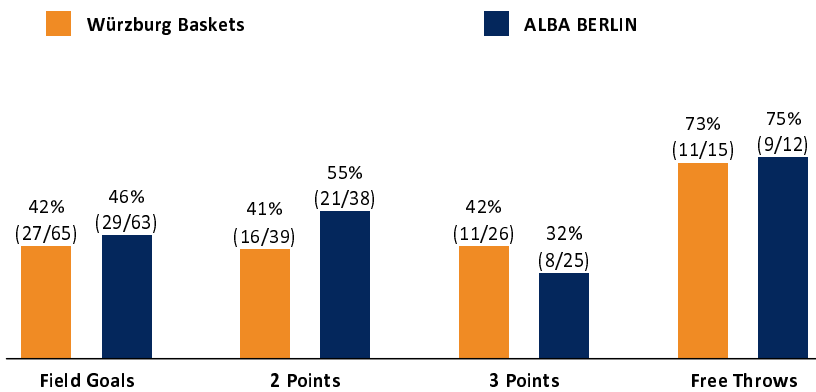

Würzburg Baskets

76 : 75

ALBA BERLIN

Referee: MADINGER Christof
Umpires: STREIT Enrico / REY Danjana
Commissioner: EICHHORN Christian

Attendance: 3.140
Würzburg, tectake Arena Würzburg (3.140 Plätze), SO 28 JAN 2024, 15:30, Game-ID: 33344

Summary table showing quarter scores for WUE and BER. WUE: Q1 14, Q2 23, Q3 22, Q4 17. BER: Q1 19, Q2 20, Q3 15, Q4 21.

WUE - Würzburg Baskets (Coach: FILIPOVSKI Sasa)

Main player statistics table for Würzburg Baskets, including columns for No., Name, Min, PTS, 2 Points, 3 Points, Field Goals, Free Throws, and various rebound and efficiency metrics.

BER - ALBA BERLIN (Coach: GONZALEZ Israel)

Main player statistics table for ALBA BERLIN, including columns for No., Name, Min, PTS, 2 Points, 3 Points, Field Goals, Free Throws, and various rebound and efficiency metrics.

Summary table comparing Würzburg Baskets (WUE) and ALBA BERLIN (BER) across various statistical categories such as Rebounds, Assists, Fouls, and Turnovers.

LEGEND
Min Minutes Played
DNP Did Not Play
PTS Points
DR Defensive Rebounds
OR Offensive Rebounds
TR Total Rebounds
AS Assists
ST Steals
TO Turnovers
BS Blocked Shots
SB Shots Blocked
EFF Efficiency = ((PTS + TR + AS + ST + BS) - ((FGA - FGM) + (FTA - FTM) + TO))
PF Fouls
FD Fouls Drawn
+/- Plus-Minus-Rating
* Starters