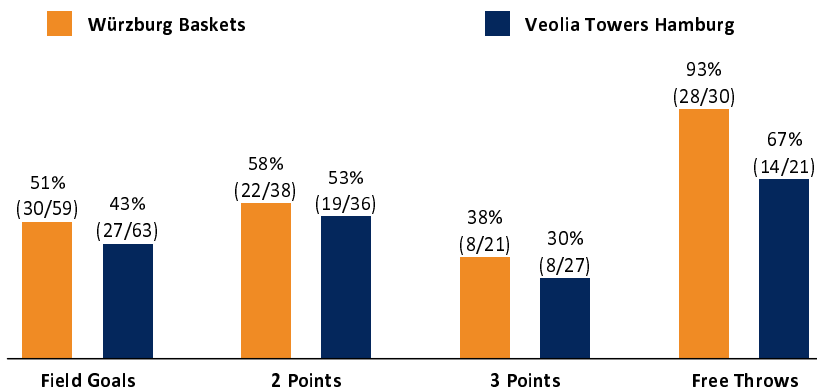

Würzburg Baskets

96 : 76

Veolia Towers Hamburg

Referee: REITER Moritz
Umpires: KRÜPER Moritz / BEJAQUI Dominik
Commissioner: BENDER Ute

Attendance: 3.140
Würzburg, tectake Arena Würzburg (3.140 Plätze), SO 17 MRZ 2024, 15:30, Game-ID: 33397

Summary table showing quarter scores for WUE and HAM across Q1, Q2, Q3, and Q4.

WUE - Würzburg Baskets (Coach: FILIPOVSKI Sasa)

Main player statistics table for Würzburg Baskets, including columns for No., Name, Min, PTS, 2 Points, 3 Points, Field Goals, Free Throws, and various advanced metrics.

HAM - Veolia Towers Hamburg (Coach: BARLOSCHKY Benka)

Main player statistics table for Veolia Towers Hamburg, including columns for No., Name, Min, PTS, 2 Points, 3 Points, Field Goals, Free Throws, and various advanced metrics.

Summary table comparing Würzburg Baskets (WUE) and Veolia Towers Hamburg (HAM) on various performance metrics like Rebounds, Assists, Fouls, etc.

LEGEND
Min Minutes Played
DNP Did Not Play
PTS Points
DR Defensive Rebounds
OR Offensive Rebounds
TR Total Rebounds
AS Assists
ST Steals
TO Turnovers
BS Blocked Shots
SB Shots Blocked
EFF Efficiency = ((PTS + TR + AS + ST + BS) - ((FGA - FGM) + (FTA - FTM) + TO))
PF Fouls
FD Fouls Drawn
+/- Plus-Minus-Rating
* Starters