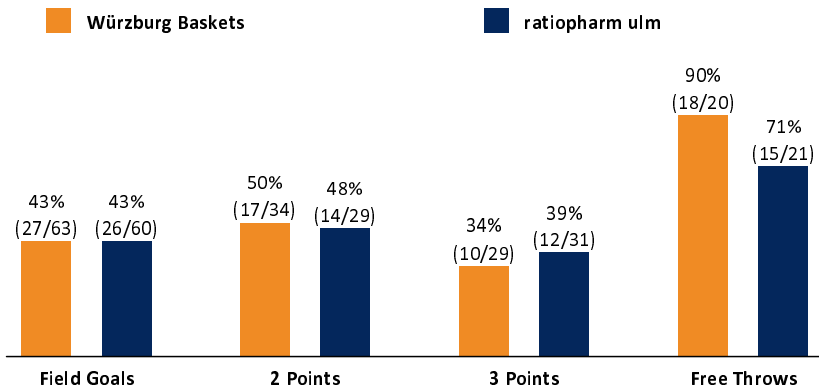

Würzburg Baskets

82 : 79

ratiopharm ulm

Referee: REITER Moritz
Umpires: CICI Gentian / KATTUR Radeesh
Commissioner: KINDERVATER Max

Attendance: 3.140
Würzburg, tectake Arena Würzburg (3.140 Plätze), MI 22 MAI 2024, 20:30, Game-ID: 34035

Scoreboard table showing quarter scores for WUE and ULM.

WUE - Würzburg Baskets (Coach: FILIPOVSKI Sasa)

Main player statistics table for Würzburg Baskets including columns for Name, Min, PTS, 2 Points, 3 Points, Field Goals, Free Throws, and various rebound and efficiency metrics.

ULM - ratiopharm ulm (Coach: GAVEL Anton)

Main player statistics table for ratiopharm ulm including columns for Name, Min, PTS, 2 Points, 3 Points, Field Goals, Free Throws, and various rebound and efficiency metrics.

Summary table comparing Würzburg Baskets and ratiopharm ulm on various performance metrics like Rebounds, Assists, Fouls, etc.

LEGEND
Min Minutes Played
DNP Did Not Play
PTS Points
DR Defensive Rebounds
OR Offensive Rebounds
TR Total Rebounds
AS Assists
ST Steals
TO Turnovers
BS Blocked Shots
SB Shots Blocked
EFF Efficiency = ((PTS + TR + AS + ST + BS) - ((FGA - FGM) + (FTA - FTM) + TO))
PF Fouls
FD Fouls Drawn
+/- Plus-Minus-Rating
* Starters