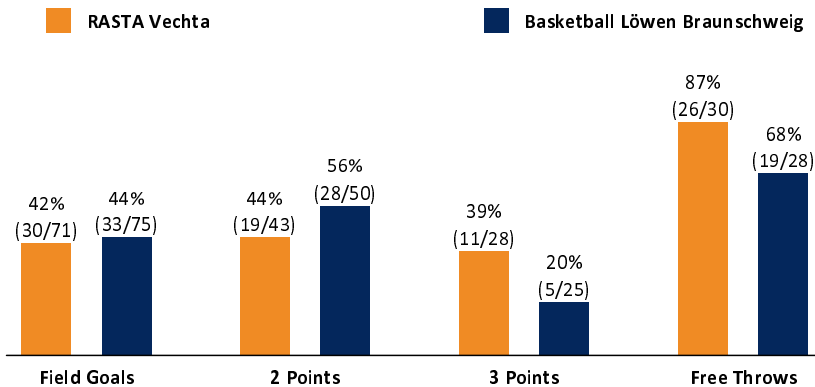

Referee: STRAUBE Carsten
 Umpires: REY Danjana / KRAUSE Tim
 Commissioner: GITZLER Jörg

Attendance: 3.140
 Vechta, RASTA Dome (3.140 Plätze), SA 28 OKT 2023, 20:00, Game-ID: 33222

	Q1	Q2	Q3	Q4	OT1
VEC	25 25	13 38	21 59	20 79	18 97
BRA	21 21	16 37	19 56	23 79	11 90

VEC - RASTA Vechta (Coach: HARRELSON Ty)

No.	Name	Min	PTS	2 Points	3 Points	Field Goals	Free Throws	OR	DR	TR	AS	ST	TO	BS	SB	PF	FD	EFF	+/-	
6	VAN SLOOTEN Luc	DNP																		
8	DIALLO Nat	9:58	0						3	3						2		3	-7	
9	FERNER Joschka	24:41	14	1/2 (50%)	4/7 (57%)	5/9 (56%)		1	1	2	1		1			1	1	12	4	
*12	KUHSE Tommy	26:23	17	5/9 (56%)	1/3 (33%)	6/12 (50%)	4/4 (100%)		2	2	7	3	3		1	5	5	20	8	
15	SCHWIEGER Ryan	22:32	17	4/10 (40%)	0/2 (0%)	4/12 (33%)	9/10 (90%)	1	2	3	1		4	1		1	5	9	0	
*17	GRÜNLOH Johann	30:55	14	6/9 (67%)		6/9 (67%)	2/2 (100%)	4	4	8	2			1		2	1	22	13	
*20	WILLIAMS Xeyrius	20:39	6	0/2 (0%)	2/2 (100%)	2/4 (50%)		1	4	5	3	2	1	1		1	2	14	5	
*21	AMINU Joel	20:19	3	0/2 (0%)	1/5 (20%)	1/7 (14%)					1	3	2			2	2	-1	11	
*25	IWUNDU Wes	36:24	24	3/7 (43%)	3/6 (50%)	6/13 (46%)	9/12 (75%)	1	5	6	4	2			2	3	9	26	11	
30	FLANIGAN Chip	16:00	2	0/2 (0%)	0/1 (0%)	0/3 (0%)	2/2 (100%)		1	1	1	2		1	1	1	1	4	-5	
31	REAVES Spencer	13:30	0		0/2 (0%)	0/2 (0%)			1	1		1	2			2		-2	-2	
34	ARIRIGUZOH Richmond	3:39	0											1		2		1	-3	
Team / Coach								4	4	8								8		
Totals			225:00	97	19/43 (44%)	11/28 (39%)	30/71 (42%)	26/30 (87%)	12	27	39	20	13	13	5	4	21	26	116	7

VEC	BRA
12 / 27 / 39	20 / 29 / 49
20	15
21	26
26	21
13	17
13	9
36	46
10	22
3	14
10 (16:6)	3 (39:42)
7-0 (66:59)	6-0 (73:70)
	Lead Changes: 6
	Times Tied: 9

LEGEND
 Min Minutes Played DR Defensive Rebounds AS Assists BS Blocked Shots PF Fouls +/- Plus-Minus-Rating
 DNP Did Not Play OR Offensive Rebounds ST Steals SB Shots Blocked FD Fouls Drawn * Starters
 PTS Points TR Total Rebounds TO Turnovers EFF Efficiency = ((PTS + TR + AS + ST + BS) - ((FGA - FGM) + (FTA - FTM) + TO))