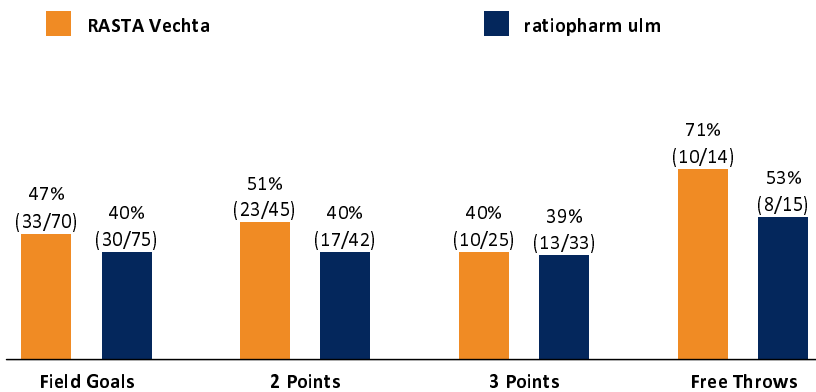

ULM - ratiopharm ulm (Coach: GAVEL Anton)

No.	Name	Min	PTS	2 Points	3 Points	Field Goals	Free Throws	OR	DR	TR	AS	ST	TO	BS	SB	PF	FD	EFF	+/-	
1	DADIET Pacome	15:19	4	1/2 (50%)		1/2 (50%)	2/2 (100%)		1	1						3	2	4	-2	
7	JENSEN Tobias Brahe	DNP																		
8	CHRISTEN Robin	15:54	8	1/3 (33%)	2/4 (50%)	3/7 (43%)		2	2	4						1		8	-8	
10	JESSUP Justinian	13:02	0	0/1 (0%)	0/2 (0%)	0/3 (0%)		1	2	3			1		1	1		-1	0	
13	BRETZEL Nicolas	DNP																		
14	HERKENHOFF Philipp	14:36	9	2/4 (50%)	1/1 (100%)	3/5 (60%)	2/2 (100%)		1	1				1		2	2	9	-11	
17	NUNEZ Juan	19:25	9	3/6 (50%)	1/2 (50%)	4/8 (50%)			3	3	3		3			2		8	-7	
*22	KLEPEISZ Thomas	25:05	11	1/6 (17%)	3/7 (43%)	4/13 (31%)		4	2	6	5	1	1		4	4	2	13	-6	
*30	FIGUEROA L.J.	24:06	16	1/3 (33%)	4/8 (50%)	5/11 (45%)	2/3 (67%)	1	3	4		1		1		1	2	15	3	
*32	DE PAULA Georginho	26:25	2	1/3 (33%)	0/4 (0%)	1/7 (14%)	0/2 (0%)	1	2	3	5	1	3		1		2	0	11	
*35	JALLOW Karim	20:44	6	1/3 (33%)	1/2 (50%)	2/5 (40%)	1/2 (50%)		2	2	3		1			3	2	6	-11	
*50	WILLIAMS Trevion	25:24	16	6/11 (55%)	1/3 (33%)	7/14 (50%)	1/4 (25%)	6	8	14	2	1	2	1		3	5	22	6	
Team / Coach								5	1	6							6			
Totals			200:00	81	17/42 (40%)	13/33 (39%)	30/75 (40%)	8/15 (53%)	20	27	47	18	4	11	3	6	20	17	90	-5

VEC	ULM
11 / 27 / 38	20 / 27 / 47
15	18
17	20
19	17
6	11
6	4
44	32
16	20
8	3
6 (30:24)	11 (52:63)
9-0 (82:80)	8-0 (66:76)
Lead Changes: 13	
Times Tied: 4	

LEGEND
Min Minutes Played   DR Defensive Rebounds   AS Assists   BS Blocked Shots   PF Fouls   +/- Plus-Minus-Rating
DNP Did Not Play   OR Offensive Rebounds   ST Steals   SB Shots Blocked   FD Fouls Drawn   * Starters
PTS Points   TR Total Rebounds   TO Turnovers   EFF Efficiency = ((PTS + TR + AS + ST + BS) - ((FGA - FGM) + (FTA - FTM) + TO))