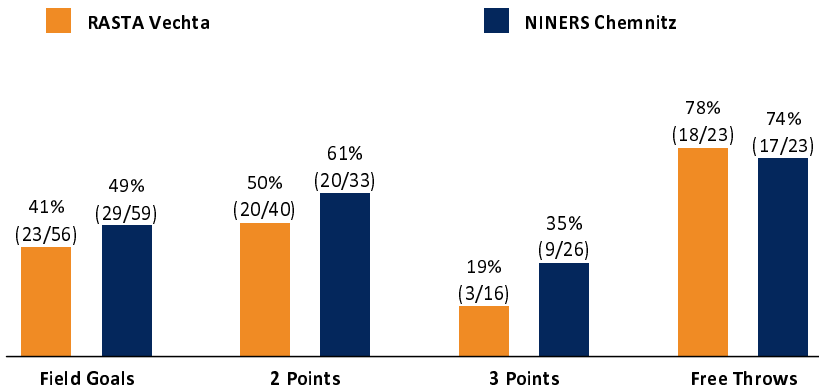

CHE - NINERS Chemnitz (Coach: PASTORE Rodrigo)

No.	Name	Min	PTS	2 Points	3 Points	Field Goals	Free Throws	OR	DR	TR	AS	ST	TO	BS	SB	PF	FD	EFF	+/-	
0	GREGORI Brendan	0:58	1				1/2 (50%)										1	0	1	
*1	UGUAKA her	35:27	14	2/4 (50%)	3/6 (50%)	5/10 (50%)	1/2 (50%)		4	4	2	1	2			3	2	13	11	
*2	GARRETT Jeff	29:12	19	5/5 (100%)	2/4 (50%)	7/9 (78%)	3/4 (75%)	1	4	5	1	1		1		1	3	24	23	
*5	VAN BECK Wesley	23:34	8	3/4 (75%)	0/5 (0%)	3/9 (33%)	2/2 (100%)	2	3	5	4		2		1	4	4	9	13	
*7	RICHTER Jonas	25:43	12	4/6 (67%)	1/1 (100%)	5/7 (71%)	1/3 (33%)	3	3	6	2					4	3	16	16	
*9	LANSDOWNE DeAndre	29:46	13	5/9 (56%)	1/7 (14%)	6/16 (38%)			2	2	7	2	2	1	2	2		13	9	
21	KOPPKE Benjamin	0:48	0															0	-1	
24	KRUBALLY Ousman	16:55	7	1/2 (50%)		1/2 (50%)	5/6 (83%)		3	3	2		3			3	4	7	13	
33	LOCKHART Dominic	22:10	3		1/2 (50%)	1/2 (50%)		1	2	3						3		5	-2	
53	YEBO Kevin	15:27	7	0/3 (0%)	1/1 (100%)	1/4 (25%)	4/4 (100%)		4	4	1		1			3	4	8	2	
Team / Coach								2	2	4		3				1				
Totals			200:00	84	20/33 (61%)	9/26 (35%)	29/59 (49%)	17/23 (74%)	9	27	36	19	4	13	2	3	23	21	96	17

VEC	CHE
6 / 20 / 26	9 / 27 / 36
6	19
21	23
23	21
11	13
4	4
32	34
4	11
6	6
0 (:)	21 (58:79)
6-0 (36:45)	7-0 (0:7)
	Lead Changes: 0
	Times Tied: 0

LEGEND
Min Minutes Played   DR Defensive Rebounds   AS Assists   BS Blocked Shots   PF Fouls   +/- Plus-Minus-Rating
DNP Did Not Play   OR Offensive Rebounds   ST Steals   SB Shots Blocked   FD Fouls Drawn   * Starters
PTS Points   TR Total Rebounds   TO Turnovers   EFF Efficiency = ((PTS + TR + AS + ST + BS) - ((FGA - FGM) + (FTA - FTM) + TO))