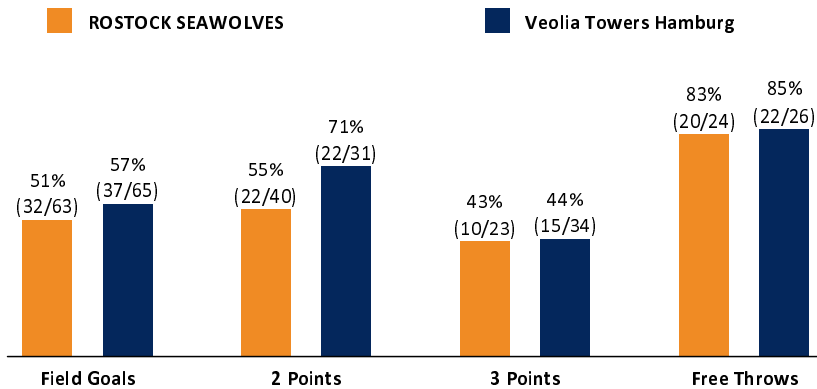

HAM - Veolia Towers Hamburg (Coach: BARLOSCHKY Benka)

No.	Name	Min	PTS	2 Points	3 Points	Field Goals	Free Throws	OR	DR	TR	AS	ST	TO	BS	SB	PF	FD	EFF	+/-	
3	HUGHES Mark	22:21	14	1/2 (50%)	4/7 (57%)	5/9 (56%)		1	3	4	1	1	2			2		14	-3	
5	BRAUNER Nico	12:32	4	1/2 (50%)	0/2 (0%)	1/4 (25%)	2/2 (100%)				2					3	1	3	-5	
6	MÖLLER Leif	10:39	3		1/4 (25%)	1/4 (25%)					2					1	1	2	-11	
*10	DZIEWA Aleksander	23:27	22	6/6 (100%)	1/1 (100%)	7/7 (100%)	7/8 (88%)	1	5	6	2	1	2	1		2	7	29	13	
*11	CHRISTMAS William	30:02	18	5/5 (100%)	2/5 (40%)	7/10 (70%)	2/3 (67%)	1	2	3	6		1			2	2	22	35	
*12	HINRICHS Seth	28:48	13	4/5 (80%)	1/4 (25%)	5/9 (56%)	2/2 (100%)	4	2	6	4		1			2	1	18	15	
*13	KING Vincent	24:29	15	0/2 (0%)	3/5 (60%)	3/7 (43%)	6/6 (100%)		4	4	2		2			1	3	15	11	
18	WOHLFARTH-BOTTERMANN Jonas	16:33	6	3/5 (60%)		3/5 (60%)	0/2 (0%)	1	2	3				1		3	3	6	4	
22	BOM Noé	2:34	2	1/1 (100%)	0/1 (0%)	1/2 (50%)			1	1	1							3	-2	
*42	DURHAM Aljami	28:35	14	1/3 (33%)	3/5 (60%)	4/8 (50%)	3/3 (100%)		2	2	5	2	1			3	5	18	28	
Team / Coach								2		2							2			
Totals			200:00	111	22/31 (71%)	15/34 (44%)	37/65 (57%)	22/26 (85%)	10	21	31	25	4	9	2		19	23	132	17

HRO	HAM
13 / 21 / 34	10 / 21 / 31
24	25
24	19
18	23
14	9
5	4
38	42
13	16
16	14
10 (57:47)	24 (75:99)
10-0 (18:19)	24-0 (57:71)
Lead Changes: 6	
Times Tied: 1	

LEGEND
Min Minutes Played   DR Defensive Rebounds   AS Assists   BS Blocked Shots   PF Fouls   +/- Plus-Minus-Rating
DNP Did Not Play   OR Offensive Rebounds   ST Steals   SB Shots Blocked   FD Fouls Drawn   * Starters
PTS Points   TR Total Rebounds   TO Turnovers   EFF Efficiency = ((PTS + TR + AS + ST + BS) - ((FGA - FGM) + (FTA - FTM) + TO))