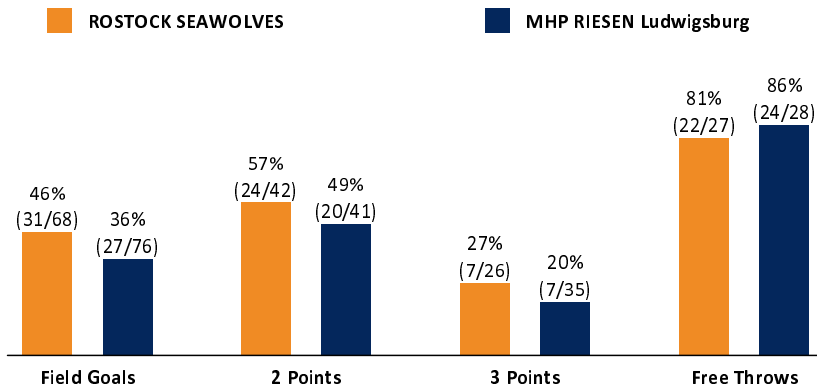

LUD - MHP RIESEN Ludwigsburg (Coach: KING Josh)

No.	Name	Min	PTS	2 Points	3 Points	Field Goals	Free Throws	OR	DR	TR	AS	ST	TO	BS	SB	PF	FD	EFF	+/-	
0	HAMMOND Deion	16:21	5	2/6 (33%)	0/4 (0%)	2/10 (20%)	1/2 (50%)		1	1		1				1	2	-2	5	
1	BÄHRE Jonathan	20:56	6		2/5 (40%)	2/5 (40%)			7	7			2			4		8	2	
2	PATRICK Jacob	7:37	2		0/2 (0%)	0/2 (0%)	2/2 (100%)				1				1	1	1	-5		
*3	GRAVES Jayvon	31:08	5	2/7 (29%)	0/5 (0%)	2/12 (17%)	1/2 (50%)		7	7	2	1	3			4	4	1	-11	
5	ROBERSON Jeff	DNP																		
6	PATRICK Johannes	DNP																		
*7	BUIE Desure	29:08	22	4/9 (44%)	1/5 (20%)	5/14 (36%)	11/12 (92%)		5	5	2	2	1			1	9	20	-10	
8	LEWIS Jaren	19:53	12	2/3 (67%)	2/6 (33%)	4/9 (44%)	2/2 (100%)	2	2	4		2				3	1	13	-5	
*11	MELSON Silas	33:57	17	6/8 (75%)	1/6 (17%)	7/14 (50%)	2/2 (100%)	1	1	2	2	1			1	3	1	15	-9	
*13	POLAS BARTOLO Yorman	20:56	7	1/3 (33%)	1/2 (50%)	2/5 (40%)	2/2 (100%)	2	2	4		1	1		1	2	2	8	2	
21	PLETA Dominykas	1:09	0						1	1								1	4	
*27	EDIGIN Eddy	18:55	9	3/5 (60%)		3/5 (60%)	3/4 (75%)	3	4	7			2			4	3	11	-3	
Team / Coach								6	1	7			1				6			
Totals			200:00	85	20/41 (49%)	7/35 (20%)	27/76 (36%)	24/28 (86%)	14	31	45	7	8	10		3	22	23	82	-6

HRO	Rebounds OR/DR/TR	LUD
10 / 35 / 45	Assists	14 / 31 / 45
14	Fouls	7
24	Fouls Drawn	22
21	Turnovers	23
13	Steals	10
4	Points in the Paint	8
40	Second Chance Points	34
7	Fast Break Points	16
24	Biggest Lead	26
16 (50:34)	Biggest Scoring Run	2 (0:2)
8-0 (8:2)	Lead Changes:	8-0 (52:45)
	Times Tied:	1
		0

LEGEND
Min Minutes Played   DR Defensive Rebounds   AS Assists   BS Blocked Shots   PF Fouls   +/- Plus-Minus-Rating
DNP Did Not Play   OR Offensive Rebounds   ST Steals   SB Shots Blocked   FD Fouls Drawn   * Starters
PTS Points   TR Total Rebounds   TO Turnovers   EFF Efficiency = ((PTS + TR + AS + ST + BS) - ((FGA - FGM) + (FTA - FTM) + TO))