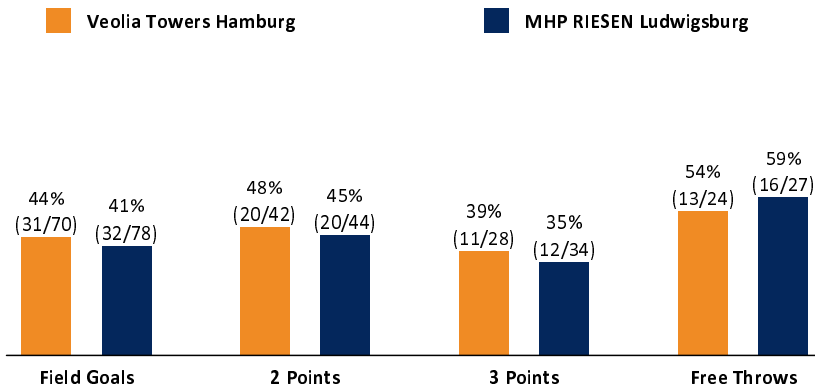

Attendance: 2.287

Scoreboard table showing Q1, Q2, Q3, Q4 scores for HAM and LUD.

HAM - Veolia Towers Hamburg (Coach: KORNER Raoul)

Main player statistics table for HAM, including columns for No., Name, Min, PTS, 2 Points, 3 Points, Field Goals, Free Throws, and various advanced stats.

LUD - MHP RIESEN Ludwigsburg (Coach: KING Josh)

Main player statistics table for LUD, including columns for No., Name, Min, PTS, 2 Points, 3 Points, Field Goals, Free Throws, and various advanced stats.