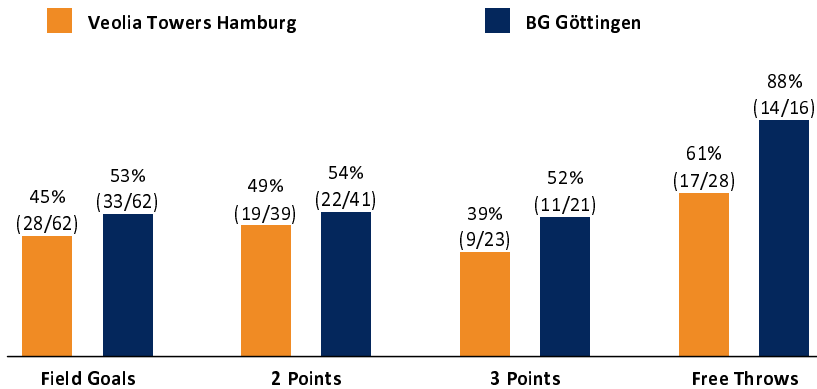

Veolia Towers Hamburg 82 : 91

BG Göttingen

Referee: PANTHER Anne
Umpires: REY Danjana / PAWLIK Alexandra
Commissioner: GITZLER Jörg

Attendance: 3.400
Hamburg, edel-optics.de Arena (3.000 Plätze), SO 15 JAN 2023, 15:00, Game-ID: 27596

Scoreboard table showing Q1, Q2, Q3, Q4 scores for HAM and GOT.

HAM - Veolia Towers Hamburg (Coach: BARLOSCHKY Benka)

Main player statistics table for HAM, including columns for No., Name, Min, PTS, 2 Points, 3 Points, Field Goals, Free Throws, OR, DR, TR, AS, ST, TO, BS, SB, PF, FD, EFF, +/-.

GOT - BG Göttingen (Coach: MOORS Roel)

Main player statistics table for GOT, including columns for No., Name, Min, PTS, 2 Points, 3 Points, Field Goals, Free Throws, OR, DR, TR, AS, ST, TO, BS, SB, PF, FD, EFF, +/-.

Summary statistics table comparing HAM and GOT across various metrics like Rebounds, Assists, Fouls, etc.

EASYCREDIT-BBL.DE
Alle offiziellen Statistiken der easyCredit BBL, Daten, Rekorde uvm. gibt es auf easyCredit-BBL.de!

MAGENTASPORT.DE
Keinen Korb mehr verpassen - Alle Spiele der easyCredit Basketball Bundesliga und des MagentaSport BBL Pokals live auf MagentaSport.de

LEGEND
Min Minutes Played, DR Defensive Rebounds, AS Assists, BS Blocked Shots, PF Fouls, +/- Plus-Minus-Rating
DNP Did Not Play, OR Offensive Rebounds, ST Steals, SB Shots Blocked, FD Fouls Drawn, * Starters
PTS Points, TR Total Rebounds, TO Turnovers, EFF Efficiency = ((PTS + TR + AS + ST + BS) - ((FGA - FGM) + (FTA - FTM) + TO))