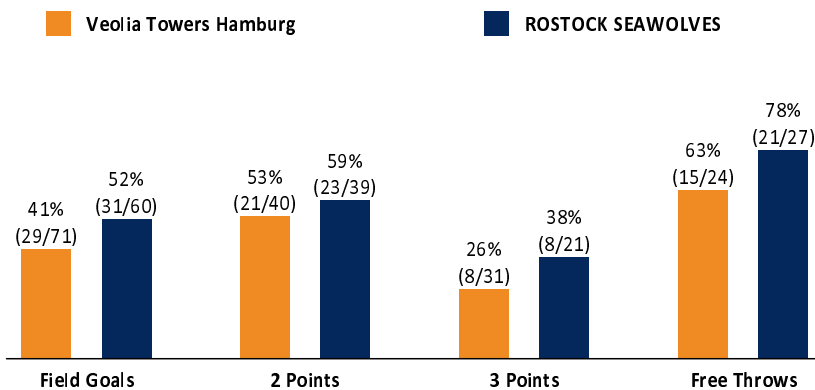

HRO - ROSTOCK SEAWOLVES (Coach: HELD Christian)

No.	Name	Min	PTS	2 Points	3 Points	Field Goals	Free Throws	OR	DR	TR	AS	ST	TO	BS	SB	PF	FD	EFF	+/-	
*0	LEWIS JeQuan	36:24	14	6/16 (38%)		6/16 (38%)	2/2 (100%)	1	5	6	11	5	5			4	3	21	22	
*2	NELSON Tyler	25:42	20	1/2 (50%)	5/10 (50%)	6/12 (50%)	3/3 (100%)		3	3			1			4	3	16	28	
5	CARTER Chris	3:36	3	1/1 (100%)		1/1 (100%)	1/1 (100%)		1	1			1				1	3	-12	
*10	ALSTON JR. Derrick	30:56	12	2/3 (67%)	0/4 (0%)	2/7 (29%)	8/8 (100%)	1	1	2	1		2			3	7	8	28	
12	ILZHÖFER Stefan	DNP																		
13	VALTONEN Elias	22:13	10	4/6 (67%)		4/6 (67%)	2/2 (100%)	4	2	6			1	2		3	2	15	-15	
18	GLOGER Till	11:17	3	1/1 (100%)		1/1 (100%)	1/2 (50%)				1					2	1	3	-7	
19	THEIS Sid-Marlon	9:04	3	0/1 (0%)	1/3 (33%)	1/4 (25%)					1				1	5		1	-18	
*21	MAWUGBE Selom	28:43	10	4/4 (100%)		4/4 (100%)	2/4 (50%)	2	8	10		3	2	2		3	3	21	17	
*22	PEARSON Nijal	32:05	16	4/5 (80%)	2/4 (50%)	6/9 (67%)	2/5 (40%)		8	8	1	2	5				3	16	7	
24	NA WROCKI Dennis	DNP																		
Team / Coach								1	3	4			1				3			
Totals			200:00	91	23/39 (59%)	8/21 (38%)	31/60 (52%)	21/27 (78%)	9	31	40	15	10	18	4	1	24	23	107	10

HAM	HRO
16 / 24 / 40	Rebounds OR/DR/TR
17	Assists
24	Fouls
23	Fouls Drawn
16	Turnovers
7	Steals
38	Points in the Paint
17	Second Chance Points
15	Fast Break Points
14 (41:27)	Biggest Lead
9-0 (41:27)	Biggest Scoring Run
	Lead Changes: 7
	Times Tied: 6

EASYCREDIT-BBL.DE

Alle offiziellen Statistiken der easyCredit BBL, Daten, Rekorde uvm. gibt es auf easyCredit-BBL.de! Und für unterwegs: die neue offizielle Liga-App, kostenfrei für iOS und Android.

MAGENTASPORT.DE

Keinen Korb mehr verpassen - Alle Spiele der easyCredit Basketball Bundesliga und des MagentaSport BBL Pokals live auf MagentaSport.de

LEGEND
Min Minutes Played   DR Defensive Rebounds   AS Assists   BS Blocked Shots   PF Fouls   +/- Plus-Minus-Rating
DNP Did Not Play   OR Offensive Rebounds   ST Steals   SB Shots Blocked   FD Fouls Drawn   * Starters
PTS Points   TR Total Rebounds   TO Turnovers   EFF Efficiency = ((PTS + TR + AS + ST + BS) - ((FGA - FGM) + (FTA - FTM) + TO))