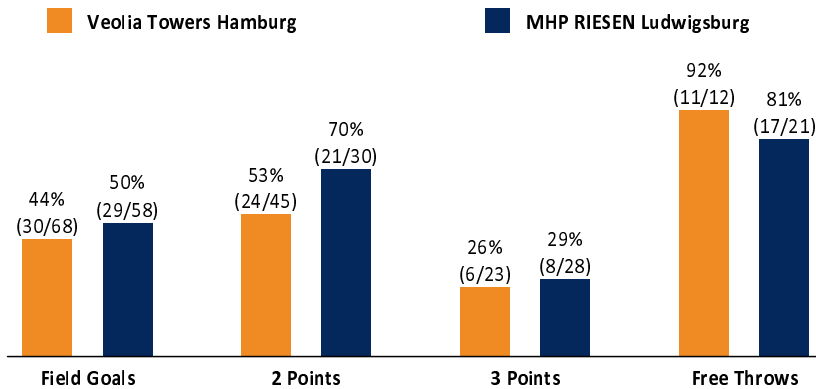

LUD - MHP RIESEN Ludwigsburg (Coach: KING Josh)

No.	Name	Min	PTS	2 Points	3 Points	Field Goals	Free Throws	OR	DR	TR	AS	ST	TO	BS	SB	PF	FD	EFF	+/-	
*1	BÄHRE Jonathan	22:39	4	2/2 (100%)	0/2 (0%)	2/4 (50%)		2	1	3			1	2		2	1	6	12	
2	PATRICK Jacob	11:01	0		0/2 (0%)	0/2 (0%)												-2	-1	
*3	HUBB Prentiss	32:22	22	2/3 (67%)	4/10 (40%)	6/13 (46%)	6/8 (75%)		3	3	5	1	2			2	5	20	5	
*7	MILLER Shonn	15:44	5	2/3 (67%)	0/1 (0%)	2/4 (50%)	1/1 (100%)	1	4	5		1	2			5	6	7	6	
*12	DUNN Jhonathan	23:19	17	3/4 (75%)	3/7 (43%)	6/11 (55%)	2/2 (100%)		2	2							1	14	12	
*13	POLAS BARTOLO Yorman	27:19	8	3/5 (60%)	0/2 (0%)	3/7 (43%)	2/2 (100%)		3	3		2	1			4	2	8	5	
21	HARTMANN Sebastian	DNP																		
23	JOHNSON Justin	23:06	18	6/7 (86%)	1/3 (33%)	7/10 (70%)	3/4 (75%)	1	3	4	2		1	1		2	3	20	-4	
27	EDIGIN Eddy	11:01	2	1/2 (50%)		1/2 (50%)			3	3	1	1	2			2		4	1	
29	CHERRY Will	28:48	7	2/4 (50%)	0/1 (0%)	2/5 (40%)	3/4 (75%)		3	3	3	3	1			3	5	11	-9	
93	WAARDENBURG Sam	4:41	0															0	3	
Team / Coach								1		1							1			
Totals			200:00	83	21/30 (70%)	8/28 (29%)	29/58 (50%)	17/21 (81%)	5	22	27	11	8	10	3		20	23	89	6

HAM	LUD
16 / 24 / 40	5 / 22 / 27
18	11
23	20
20	23
18	10
7	8
38	38
17	8
7	10
2 (2:0)	25 (37:62)
11-0 (67:74)	11-0 (34:55)
	Lead Changes: 1
	Times Tied: 3

EASYCREDIT-BBL.DE
Alle offiziellen Statistiken der easyCredit BBL, Daten, Rekorde uvm. gibt es auf easyCredit-BBL.de! Und für unterwegs: die neue offizielle Liga-App, kostenfrei für iOS und Android.

MAGENTASPORT.DE
Keinen Korb mehr verpassen - Alle Spiele der easyCredit Basketball Bundesliga und des MagentaSport BBL Pokals live auf MagentaSport.de

LEGEND
Min Minutes Played   DR Defensive Rebounds   AS Assists   BS Blocked Shots   PF Fouls   +/- Plus-Minus-Rating
DNP Did Not Play   OR Offensive Rebounds   ST Steals   SB Shots Blocked   FD Fouls Drawn   * Starters
PTS Points   TR Total Rebounds   TO Turnovers   EFF Efficiency = ((PTS + TR + AS + ST + BS) - ((FGA - FGM) + (FTA - FTM) + TO))