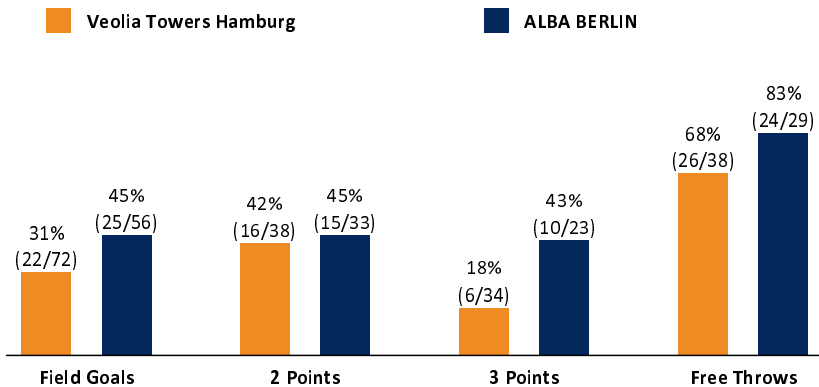

BER - ALBA BERLIN (Coach: GONZALEZ Israel)

No.	Name	Min	PTS	2 Points	3 Points	Field Goals	Free Throws	OR	DR	TR	AS	ST	TO	BS	SB	PF	FD	EFF	+/-	
*0	BROWN Sterling	18:28	4	1/4 (25%)	0/4 (0%)	1/8 (13%)	2/3 (67%)	2	1	3	2				2	5	2	1	11	
*6	DELOW Malte	24:55	6	1/5 (20%)	0/2 (0%)	1/7 (14%)	4/4 (100%)		3	3	1	2	3			3	3	3	11	
7	NUFER Anton	DNP																		
9	MATTISSECK Jonas	24:40	12	0/1 (0%)	4/5 (80%)	4/6 (67%)	0/1 (0%)	1		1	1					3	1	11	-2	
*10	SCHNEIDER Tim	26:50	20	1/1 (100%)	4/5 (80%)	5/6 (83%)	6/6 (100%)		5	5	1		1			2	4	24	9	
*15	HERMANNSSON Martin	26:27	12	4/8 (50%)	0/4 (0%)	4/12 (33%)	4/4 (100%)	2	2	4	9	2	1	1		4	8	19	3	
*16	NIKIC Kresimir	20:38	15	5/8 (63%)		5/8 (63%)	5/7 (71%)		3	3			3	2		1	7	12	0	
18	SAMAR Ziga	13:33	5	1/4 (25%)	1/2 (50%)	2/6 (33%)		1		1	2		5			3		-1	5	
19	OLINDE Louis	DNP																		
21	KOUMADJE Khalifa	14:30	4	1/1 (100%)		1/1 (100%)	2/2 (100%)		7	7			2	2		3	1	11	1	
25	RAPIEQUE Elias Jose	11:57	0						1	1	1		2			1		0	-4	
34	BEAN Justin	18:02	6	1/1 (100%)	1/1 (100%)	2/2 (100%)	1/2 (50%)		8	8		2				3	1	15	6	
Team / Coach								2	4	6			1				5			
Totals			200:00	84	15/33 (45%)	10/23 (43%)	25/56 (45%)	24/29 (83%)	8	34	42	17	6	18	5	2	28	27	100	8

HAM	Rebounds OR/DR/TR	BER
20 / 22 / 42	Assists	8 / 34 / 42
15	Fouls	17
29	Fouls Drawn	28
26	Turnovers	27
15	Steals	18
8	Points in the Paint	6
28	Second Chance Points	26
22	Fast Break Points	10
13	Biggest Lead	17
0 (:)	Biggest Scoring Run	20 (20:40)
8-0 (41:53)	Lead Changes:	12-0 (5:19)
	Times Tied:	0

LEGEND
Min Minutes Played   DR Defensive Rebounds   AS Assists   BS Blocked Shots   PF Fouls   +/- Plus-Minus-Rating
DNP Did Not Play   OR Offensive Rebounds   ST Steals   SB Shots Blocked   FD Fouls Drawn   * Starters
PTS Points   TR Total Rebounds   TO Turnovers   EFF Efficiency = ((PTS + TR + AS + ST + BS) - ((FGA - FGM) + (FTA - FTM) + TO))