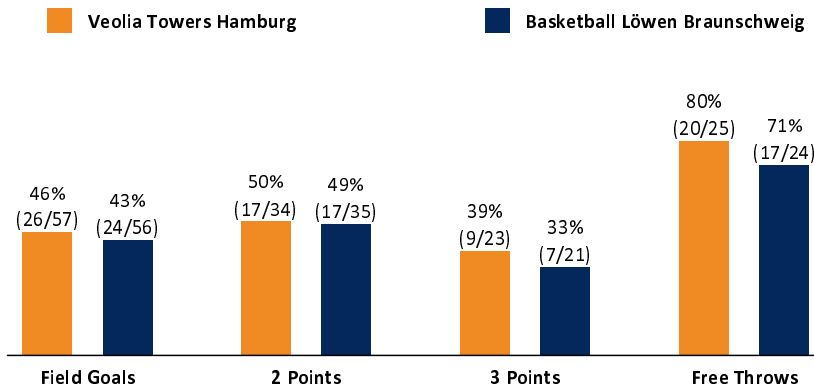

BRA - Basketball Löwen Braunschweig (Coach: RAMIREZ Jesus)

No.	Name	Min	PTS	2 Points	3 Points	Field Goals	Free Throws	OR	DR	TR	AS	ST	TO	BS	SB	PF	FD	EFF	+/-	
1	CROCKETT JR. TJ	25:44	14	1/3 (33%)	2/7 (29%)	3/10 (30%)	6/7 (86%)					2	1			3	4	7	-18	
*3	TISCHLER Nicholas	22:06	8	3/6 (50%)	0/1 (0%)	3/7 (43%)	2/4 (50%)	1	2	3	1	2				2	3	8	5	
4	AYDINOGLU Gian	DNP																		
6	ZYLKA Ferdinand	13:42	6	2/4 (50%)	0/1 (0%)	2/5 (40%)	2/2 (100%)		1	1	1					2	1	5	7	
*8	BANGO Jilson	11:27	3	1/3 (33%)		1/3 (33%)	1/2 (50%)		2	2		1	4	2	1	4	2	1	-8	
10	FRU Sananda	23:27	10	3/5 (60%)	0/1 (0%)	3/6 (50%)	4/5 (80%)	4	1	5	1	2	5	4	1	3	4	13	5	
*13	TISCHLER Brandon	18:36	2	1/3 (33%)	0/1 (0%)	1/4 (25%)			1	1						3	3	0	-9	
*14	RORIE Ahmaad	30:15	14	2/3 (67%)	3/5 (60%)	5/8 (63%)	1/2 (50%)	1	2	3	7	2	3			1	3	19	-6	
*15	PETERKA Martin	26:29	10	2/3 (67%)	2/5 (40%)	4/8 (50%)		3	2	5	2	1		1		2		15	-25	
31	NJIE Barra	9:44	0	0/2 (0%)		0/2 (0%)			2	2		1	1			1		0	-3	
43	SYLLA Amar	18:30	5	2/3 (67%)		2/3 (67%)	1/2 (50%)	1	6	7	1		4			2	2	7	7	
Team / Coach								1	2	3			2				1			
Totals			200:00	72	17/35 (49%)	7/21 (33%)	24/56 (43%)	17/24 (71%)	11	21	32	13	11	20	7	2	23	22	76	-9

HAM	BRA
10 / 22 / 32	11 / 21 / 32
18	13
23	23
23	22
19	20
11	11
28	26
14	10
18	9
10 (68:58)	10 (26:36)
15-0 (41:36)	6-0 (43:45)
	Lead Changes: 6
	Times Tied: 6

LEGEND
Min Minutes Played   DR Defensive Rebounds   AS Assists   BS Blocked Shots   PF Fouls   +/- Plus-Minus-Rating
DNP Did Not Play   OR Offensive Rebounds   ST Steals   SB Shots Blocked   FD Fouls Drawn   * Starters
PTS Points   TR Total Rebounds   TO Turnovers   EFF Efficiency = ((PTS + TR + AS + ST + BS) - ((FGA - FGM) + (FTA - FTM) + TO))