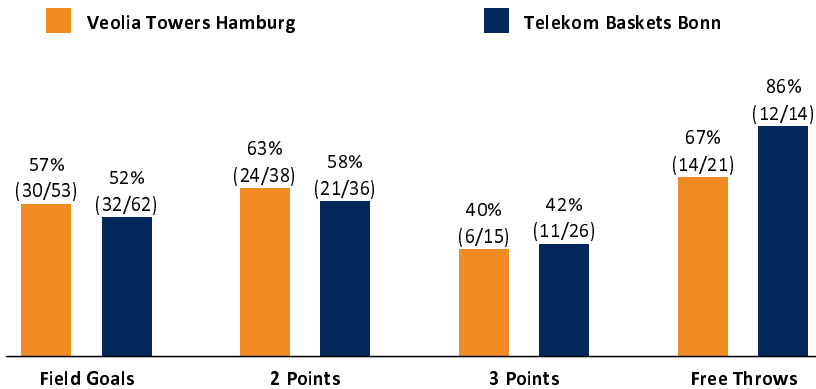

BON - Telekom Baskets Bonn (Coach: MOORS Roel)

No.	Name	Min	PTS	2 Points	3 Points	Field Goals	Free Throws	OR	DR	TR	AS	ST	TO	BS	SB	PF	FD	EFF	+/-	
0	BLUNT Tyreese	DNP																		
1	FLAGG Savion	16:14	2	1/1 (100%)	0/1 (0%)	1/2 (50%)			2	2			1					2	-15	
*2	GRIESEL Sam	20:11	7	2/3 (67%)	1/2 (50%)	3/5 (60%)		1	1	2		1				2	1	8	3	
*4	WATSON JR. Glynn	19:19	11	4/8 (50%)	1/3 (33%)	5/11 (45%)					5		1			3	3	9	6	
5	FREY Harald	20:39	14	3/4 (75%)	2/7 (29%)	5/11 (45%)	2/2 (100%)				7	1	1			3	5	15	3	
11	FOBBS Brian	29:37	14	0/5 (0%)	4/6 (67%)	4/11 (36%)	2/2 (100%)		1	1	3		1		2	4	2	10	2	
19	PAPE Till	22:37	9	1/3 (33%)	2/4 (50%)	3/7 (43%)	1/2 (50%)	1	1	2	1					2	2	7	5	
*22	KIRKWOOD Noah	20:02	11	3/4 (75%)	1/3 (33%)	4/7 (57%)	2/2 (100%)	2	2	4	2	2	2			4	1	14	14	
*43	SENGFELDER Christian	26:01	7	2/3 (67%)		2/3 (67%)	3/4 (75%)	3	3	6	1		1	1		2	2	12	9	
*54	KENNEDY Thomas	25:20	12	5/5 (100%)		5/5 (100%)	2/2 (100%)	1	6	7			2			2	4	17	8	
Team / Coach								1	4	5							5			
Totals			200:00	87	21/36 (58%)	11/26 (42%)	32/62 (52%)	12/14 (86%)	9	20	29	19	4	9	1	2	22	20	99	7

HAM	BON
7 / 22 / 29	Rebounds OR/DR/TR 9 / 20 / 29
12	Assists 19
20	Fouls 22
22	Fouls Drawn 20
16	Turnovers 9
4	Steals 4
44	Points in the Paint 32
10	Second Chance Points 11
13	Fast Break Points 9
7 (41:34)	Biggest Lead 11 (74:85)
5-0 (13:7)	Biggest Scoring Run 8-0 (45:46)
	Lead Changes: 9
	Times Tied: 9

LEGEND
Min Minutes Played   DR Defensive Rebounds   AS Assists   BS Blocked Shots   PF Fouls   +/- Plus-Minus-Rating
DNP Did Not Play   OR Offensive Rebounds   ST Steals   SB Shots Blocked   FD Fouls Drawn   * Starters
PTS Points   TR Total Rebounds   TO Turnovers   EFF Efficiency = ((PTS + TR + AS + ST + BS) - ((FGA - FGM) + (FTA - FTM) + TO))