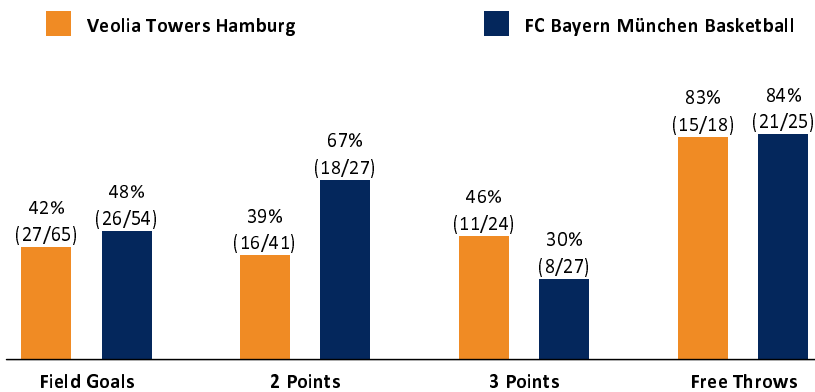

FCB - FC Bayern München Basketball (Coach: LASO Pablo)

No.	Name	Min	PTS	2 Points	3 Points	Field Goals	Free Throws	OR	DR	TR	AS	ST	TO	BS	SB	PF	FD	EFF	+/-	
*0	WEILER-BABB Nick	33:58	12	2/3 (67%)	2/7 (29%)	4/10 (40%)	2/2 (100%)	1	6	7	2	3	1			1	5	17	-2	
1	FRANCISCO Sylvain	18:02	8	2/3 (67%)	0/4 (0%)	2/7 (29%)	4/5 (80%)				2		3			4	5	1	1	
3	EDWARDS Carsen	15:34	4	1/1 (100%)	0/4 (0%)	1/5 (20%)	2/2 (100%)				3		2			3	1	1	5	
5	WEIDEMANN Nelson	3:16	0		0/1 (0%)	0/1 (0%)										1		-1	3	
7	GIFFEY Niels	26:43	4	2/3 (67%)		2/3 (67%)		1		1	1	2				2	1	7	12	
*9	BONGA Isaac	34:50	14	2/4 (50%)	3/5 (60%)	5/9 (56%)	1/4 (25%)		5	5	1						3	13	-12	
10	BOLMARO Leandro	18:56	10	2/4 (50%)	2/2 (100%)	4/6 (67%)		1	1	2	1		1			3	2	10	11	
*11	LUCIC Vladimir	21:47	4	1/1 (100%)	0/2 (0%)	1/3 (33%)	2/2 (100%)		2	2	4	1	2	1		5	3	8	-6	
*14	IBAKA Serge	23:49	11	3/3 (100%)	1/2 (50%)	4/5 (80%)	2/2 (100%)		5	5	1		5	2		2	2	13	3	
*17	WIMBERG Niklas	7:16	0						1	1								1	-8	
20	HARRIS Elias	20:49	14	3/5 (60%)		3/5 (60%)	8/8 (100%)	3	2	5			1			3	5	16	-2	
30	KHARCHENKOV Ivan	DNP																		
Team / Coach								2	4	6			1				5			
Totals			225:00	81	18/27 (67%)	8/27 (30%)	26/54 (48%)	21/25 (84%)	8	26	34	15	6	16	3		24	27	91	1

HAM	FCB
12 / 21 / 33	8 / 26 / 34
12	15
27	24
22	27
13	16
3	6
28	28
11	11
3	2
6 (12:6)	10 (48:58)
8-0 (78:73)	8-0 (19:24)
Lead Changes: 12	
Times Tied: 9	

LEGEND
Min Minutes Played   DR Defensive Rebounds   AS Assists   BS Blocked Shots   PF Fouls   +/- Plus-Minus-Rating
DNP Did Not Play   OR Offensive Rebounds   ST Steals   SB Shots Blocked   FD Fouls Drawn   * Starters
PTS Points   TR Total Rebounds   TO Turnovers   EFF Efficiency = ((PTS + TR + AS + ST + BS) - ((FGA - FGM) + (FTA - FTM) + TO))