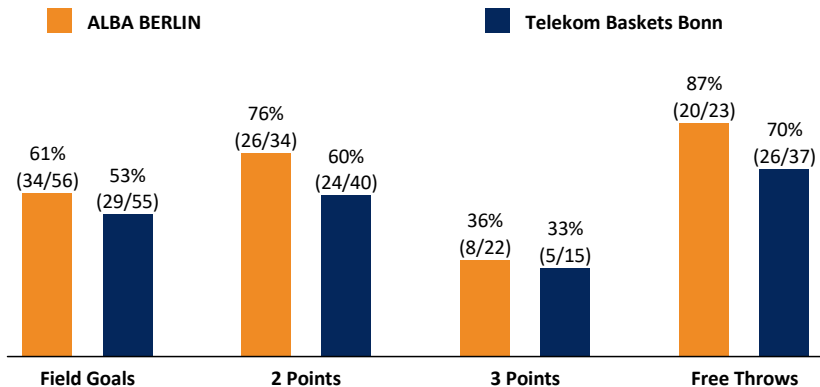

ALBA BERLIN

96 : 89

Telekom Baskets Bonn

Referee: MADINGER Christof
Umpires: BITTNER Steve / GROLL Julian
Commissioner: JANZEN Sascha

Attendance: 10.651
Berlin, Mercedes-Benz Arena, SA 24 SEP 2016, 18:00, Game-ID: 19552

Scoreboard table showing quarter scores for BER and BON.

BER - ALBA BERLIN (Coach: CAKI Ahmet)

Main player statistics table for ALBA BERLIN including columns for No., Name, Min, PTS, 2 Points, 3 Points, Field Goals, Free Throws, and various rebound/steal metrics.

BON - Telekom Baskets Bonn (Coach: KRUNIC Predrag)

Main player statistics table for TELEKOM BASKETS BONN including columns for No., Name, Min, PTS, 2 Points, 3 Points, Field Goals, Free Throws, and various rebound/steal metrics.

Summary statistics table comparing BER and BON across various metrics like Rebounds, Assists, Fouls, Turnovers, Steals, Points in the Paint, etc.

EASycREDIT-BBL.DE

Alle offiziellen Statistiken der easyCredit BBL, Daten, Rekorde uvm.!

EASycREDIT BBL-APPS

News, Stats, Tabelle, Spielplan und vieles mehr, immer dabei! Kostenfrei für iOS und Android

TELEKOMBASKETBALL.DE

Keinen Korb mehr verpassen - Alle Spiele der easyCredit BBL LIVE und in HD! Erleben sie jetzt das größte Basketball-Angebot Deutschlands zuhause und mobil! www.telekombasketball.de

LEGEND table defining abbreviations for various basketball statistics like Captain, Plus-Minus-Rating, Assists, Blocked Shots, etc.