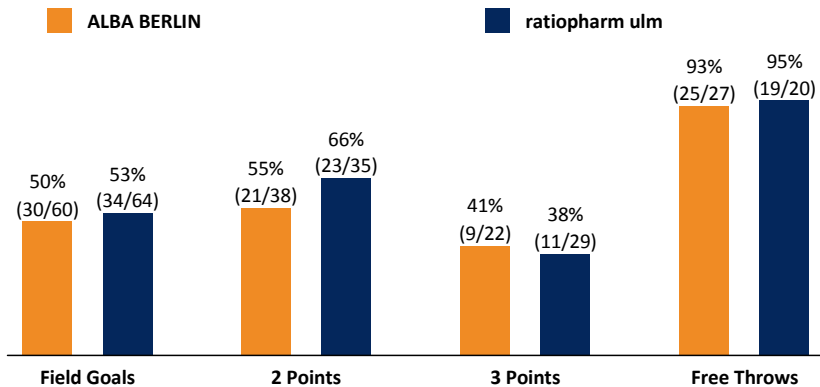

ALBA BERLIN

94 : 98

ratiopharm ulm

Referee: LOTTERMOSER Robert
Umpires: KOVACEVIC Nesa / BITTNER Steve
Commissioner: JANZEN Sascha

Attendance: 9.544
Berlin, Mercedes-Benz Arena, MO 3 OKT 2016, 15:30, Game-ID: 19573

Scoreboard table showing quarters Q1-Q4 for BER and ULM.

BER - ALBA BERLIN (Coach: CAKI Ahmet)

Main player statistics table for ALBA BERLIN including columns for No., Name, Min, PTS, 2 Points, 3 Points, Field Goals, Free Throws, OR, DR, TOT, AS, ST, TO, BS, SB, PF, FD, EFF, +/-.

ULM - ratiopharm ulm (Coach: LEIBENATH Thorsten)

Main player statistics table for ratiopharm ulm including columns for No., Name, Min, PTS, 2 Points, 3 Points, Field Goals, Free Throws, OR, DR, TOT, AS, ST, TO, BS, SB, PF, FD, EFF, +/-.

Summary table comparing ALBA BERLIN and ratiopharm ulm on various metrics like Rebounds, Assists, Fouls, Turnovers, Steals, Points in the Paint, etc.

EASycREDIT-BBL.DE

Alle offiziellen Statistiken der easyCredit BBL, Daten, Rekorde uvm.!

EASycREDIT BBL-APPS

News, Stats, Tabelle, Spielplan und vieles mehr, immer dabei! Kostenlos für iOS und Android

LEGEND (C) Captain +/- Plus-Minus-Rating AS Assists BS Blocked Shots DNP Did Not Played DR Defensive Rebounds
EFF Efficiency FD Fouls Drawn Min Minutes Played OR Offensive Rebounds OTx Overtime PF Fouls
PTS Points Qx Quarter Time SB Shots Blocked ST Steals TO Turnovers TOT Total Rebounds