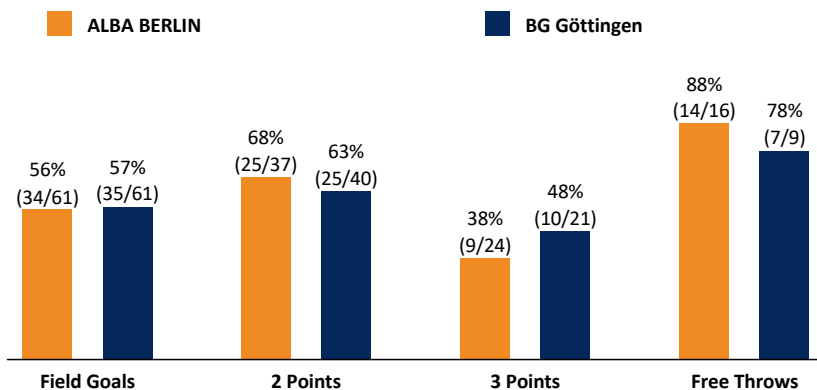

ALBA BERLIN

91 : 87

BG Göttingen

Referee: PANTHER Anne
Umpires: GUTTING Michael / KRÜPER Moritz
Commissioner: RÜTER Jörg

Attendance: 8.177
Berlin, Mercedes-Benz Arena, SA 22 OKT 2016, 18:00, Game-ID: 19595

Scoreboard table showing Q1, Q2, Q3, Q4 scores for BER and GOT.

BER - ALBA BERLIN (Coach: CAKI Ahmet)

Main player statistics table for ALBA BERLIN including columns for No., Name, Min, PTS, 2 Points, 3 Points, Field Goals, Free Throws, OR, DR, TOT, AS, ST, TO, BS, SB, PF, FD, EFF, +/-.

GOT - BG Göttingen (Coach: ROIJAKKERS Johan)

Main player statistics table for BG Göttingen including columns for No., Name, Min, PTS, 2 Points, 3 Points, Field Goals, Free Throws, OR, DR, TOT, AS, ST, TO, BS, SB, PF, FD, EFF, +/-.

Summary statistics table comparing BER and GOT across various metrics like Rebounds, Assists, Fouls, etc.

EASYCREDIT-BBL.DE

Alle offiziellen Statistiken der easyCredit BBL, Daten, Rekorde uvm.!

EASYCREDIT BBL-APPS

News, Stats, Tabelle, Spielplan und vieles mehr, immer dabei! Kostenfrei für iOS und Android

TELEKOMBASKETBALL.DE

Keinen Korb mehr verpassen - Alle Spiele der easyCredit BBL LIVE und in HD! Erleben sie jetzt das größte Basketball-Angebot Deutschlands zuhause und mobil! www.telekombasketball.de

LEGEND table defining abbreviations for (C), CAPTAIN, +/-, EFF, PTS, AS, MIN, SB, BS, OR, ST, DNP, OTx, TO, DR, PF, TOT.