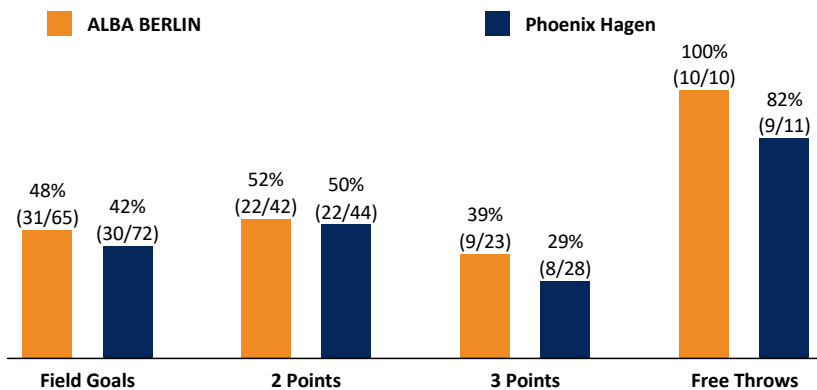

ALBA BERLIN

81 : 77

Phoenix Hagen

Referee: KRAUSE Oliver
Umpires: STRAUBE Carsten / BÄNSCH Bastian
Commissioner: JANZEN Sascha

Attendance: 7.788
Berlin, Mercedes-Benz Arena, FR 4 NOV 2016, 20:30, Game-ID: 19612

Scoreboard table showing Q1, Q2, Q3, Q4 scores for BER and HAG.

BER - ALBA BERLIN (Coach: CAKI Ahmet)

Main player statistics table for ALBA BERLIN including columns for No., Name, Min, PTS, 2 Points, 3 Points, Field Goals, Free Throws, OR, DR, TOT, AS, ST, TO, BS, SB, PF, FD, EFF, +/-.

HAG - Phoenix Hagen (Coach: FREYER Ingo)

Main player statistics table for PHOENIX HAGEN including columns for No., Name, Min, PTS, 2 Points, 3 Points, Field Goals, Free Throws, OR, DR, TOT, AS, ST, TO, BS, SB, PF, FD, EFF, +/-.

Summary comparison table between BER and HAG for various statistics like Rebounds, Assists, Fouls, etc.

EASycREDIT-BBL.DE

Alle offiziellen Statistiken der easyCredit BBL, Daten, Rekorde uvm.!

EASycREDIT BBL-APPS

News, Stats, Tabelle, Spielplan und vieles mehr, immer dabei! Kostenfrei für iOS und Android

TELEKOMBASKETBALL.DE

Keinen Korb mehr verpassen - Alle Spiele der easyCredit BBL LIVE und in HD! Erleben sie jetzt das größte Basketball-Angebot Deutschlands zuhause und mobil! www.telekombasketball.de

LEGEND table defining abbreviations for (C), CAPTAIN, +/-, EFF, PTS, AS, MIN, SB, BS, OR, ST, DNP, OTx, TO, DR, PF, TOT.