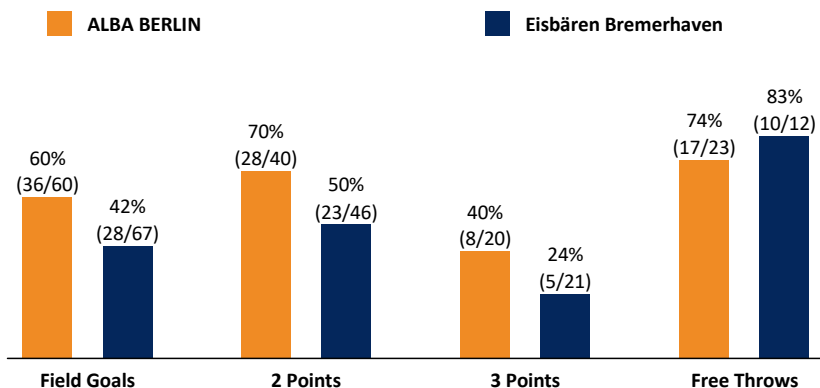

ALBA BERLIN

97 : 71 Eisbären Bremerhaven

Referee: HACK Johannes
Umpires: GROLL Julian / BEJAOUI Dominic
Commissioner: RÜTER Jörg

Attendance: 10.890
Berlin, Mercedes-Benz Arena, SO 11 DEZ 2016, 15:30, Game-ID: 19660

Scoreboard table showing Q1, Q2, Q3, Q4 scores for BER and BRE.

BER - ALBA BERLIN (Coach: CAKI Ahmet)

Main player statistics table for ALBA BERLIN including columns for No., Name, Min, PTS, 2 Points, 3 Points, Field Goals, Free Throws, and various rebound/assist metrics.

BRE - Eisbären Bremerhaven (Coach: MACHOWSKI Sebastian)

Main player statistics table for Eisbären Bremerhaven including columns for No., Name, Min, PTS, 2 Points, 3 Points, Field Goals, Free Throws, and various rebound/assist metrics.

Summary table comparing BER and BRE across various statistical categories like Rebounds, Assists, Fouls, etc.

EASYCREDIT-BBL.DE

Alle offiziellen Statistiken der easyCredit BBL, Daten, Rekorde uvm.!

EASYCREDIT BBL-APPS

News, Stats, Tabelle, Spielplan und vieles mehr, immer dabei! Kostenfrei für iOS und Android

TELEKOMBASKETBALL.DE

Keinen Korb mehr verpassen - Alle Spiele der easyCredit BBL LIVE und in HD! Erleben sie jetzt das größte Basketball-Angebot Deutschlands zuhause und mobil! www.telekombasketball.de

LEGEND table defining abbreviations for Captain, Plus-Minus-Rating, Assists, Blocked Shots, Did Not Play, Defensive Rebounds, etc.