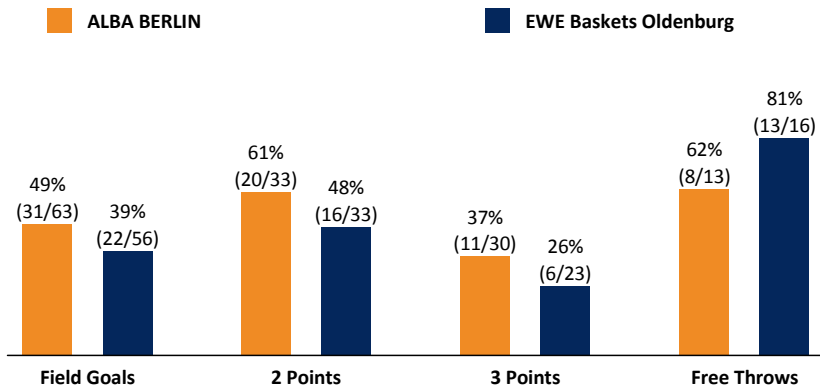

ALBA BERLIN

81 : 63 EWE Baskets Oldenburg

Referee: KRAUSE Oliver
Umpires: BITTNER Steve / KATTUR Radeesh
Commissioner: GITZLER Jörg

Attendance: 12.225
Berlin, Mercedes-Benz Arena, DO 29 DEZ 2016, 18:00, Game-ID: 19693

Scoreboard table showing quarter scores (Q1-Q4) for BER and OLD.

BER - ALBA BERLIN (Coach: CAKI Ahmet)

Main player statistics table for ALBA BERLIN including columns for No., Name, Min, PTS, 2 Points, 3 Points, Field Goals, Free Throws, OR, DR, TOT, AS, ST, TO, BS, SB, PF, FD, EFF, +/-.

OLD - EWE Baskets Oldenburg (Coach: DRIJENCIC Miladen)

Main player statistics table for EWE BASKETS OLDENBURG including columns for No., Name, Min, PTS, 2 Points, 3 Points, Field Goals, Free Throws, OR, DR, TOT, AS, ST, TO, BS, SB, PF, FD, EFF, +/-.

Summary comparison table between BER and OLD for various statistics like Rebounds, Assists, Fouls, Turnovers, Steals, etc.

EASycREDIT-BBL.DE

Alle offiziellen Statistiken der easyCredit BBL, Daten, Rekorde uvm.!

EASycREDIT BBL-APPS

News, Stats, Tabelle, Spielplan und vieles mehr, immer dabei! Kostenlos für iOS und Android

LEGEND (C) Captain +/- Plus-Minus-Rating AS Assists BS Blocked Shots DNP Did Not Play DR Defensive Rebounds
EFF Efficiency FD Fouls Drawn Min Minutes Played OR Offensive Rebounds OTx Overtime PF Fouls
PTS Points Qx Quarter Time SB Shots Blocked ST Steals TO Turnovers TOT Total Rebounds