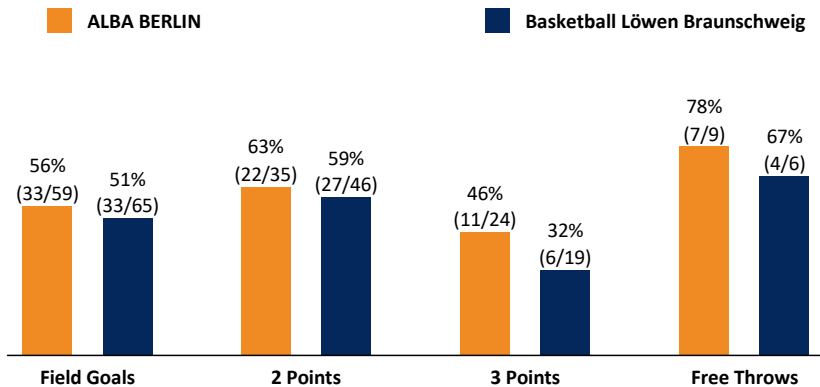

ALBA BERLIN

84 : 76

Basketball Löwen Braunschweig

Referee: BARTH Benjamin
Umpires: GROLL Julian / ORUZGANI Zulfikar
Commissioner: JANZEN Sascha

Attendance: 8.777
Berlin, Mercedes-Benz Arena, SO 22 JAN 2017, 18:00, Game-ID: 19715

Summary table showing scores by quarter (Q1-Q4) for BER and BRA.

BER - ALBA BERLIN (Coach: CAKI Ahmet)

Main player statistics table for ALBA BERLIN including columns for No., Name, Min, PTS, 2 Points, 3 Points, Field Goals, Free Throws, and various rebound/assist metrics.

BRA - Basketball Löwen Braunschweig (Coach: MENZ Frank)

Main player statistics table for Basketball Löwen Braunschweig including columns for No., Name, Min, PTS, 2 Points, 3 Points, Field Goals, Free Throws, and various rebound/assist metrics.

Summary table comparing ALBA BERLIN and Basketball Löwen Braunschweig on various performance metrics like Rebounds, Assists, Fouls, etc.

EASycREDIT-BBL.DE

Alle offiziellen Statistiken der easyCredit BBL, Daten, Rekorde uvm.!

EASycREDIT BBL-APPS

News, Stats, Tabelle, Spielplan und vieles mehr, immer dabei! Kostenfrei für iOS und Android

TELEKOMBASKETBALL.DE

Keinen Korb mehr verpassen - Alle Spiele der easyCredit BBL LIVE und in HD! Erleben sie jetzt das größte Basketball-Angebot Deutschlands zuhause und mobil! www.telekombasketball.de

LEGEND (C) Captain, +/- Plus-Minus-Rating, AS Assists, BS Blocked Shots, DNP Did Not Play, DR Defensive Rebounds, EFF Efficiency, FD Fouls Drawn, Min Minutes Played, OR Offensive Rebounds, OTx Overtime, PF Fouls, PTS Points, Qx Quarter Time, SB Shots Blocked, ST Steals, TOT Total Rebounds