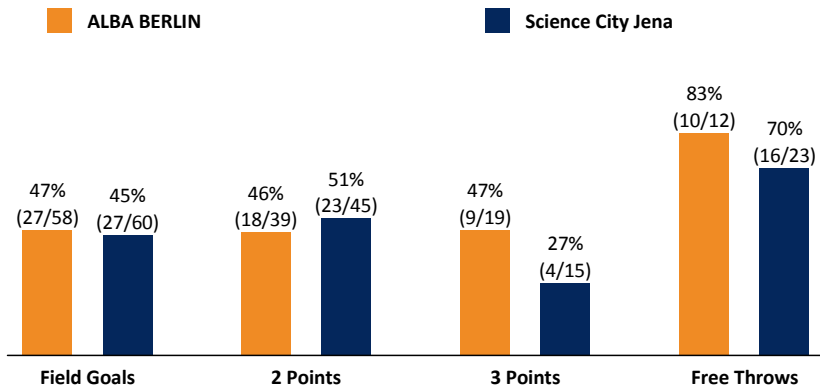

ALBA BERLIN

73 : 74

Science City Jena

Referee: REITER Moritz
Umpires: GROLL Julian / FRÖLICH Henning
Commissioner: JANZEN Sascha

Attendance: 7.269
Berlin, Mercedes-Benz Arena, MI 15 FEB 2017, 19:00, Game-ID: 19748

Scoreboard table showing quarter scores for BER and JEN.

BER - ALBA BERLIN (Coach: CAKI Ahmet)

Main player statistics table for ALBA BERLIN including columns for No., Name, Min, PTS, 2 Points, 3 Points, Field Goals, Free Throws, and various rebound/assist metrics.

JEN - Science City Jena (Coach: HARMSEN Björn)

Main player statistics table for Science City Jena including columns for No., Name, Min, PTS, 2 Points, 3 Points, Field Goals, Free Throws, and various rebound/assist metrics.

Summary comparison table between BER and JEN for various statistical categories like Rebounds, Assists, Fouls, etc.

EASycREDIT-BBL.DE

Alle offiziellen Statistiken der easyCredit BBL, Daten, Rekorde uvm.!

EASycREDIT BBL-APPS

News, Stats, Tabelle, Spielplan und vieles mehr, immer dabei! Kostenlos für iOS und Android

LEGEND (C) Captain +/- Plus-Minus-Rating AS Assists BS Blocked Shots DNP Did Not Play DR Defensive Rebounds
EFF Efficiency FD Fouls Drawn Min Minutes Played OR Offensive Rebounds OTx Overtime PF Fouls
PTS Points Qx Quarter Time SB Shots Blocked ST Steals TO Turnovers TOT Total Rebounds