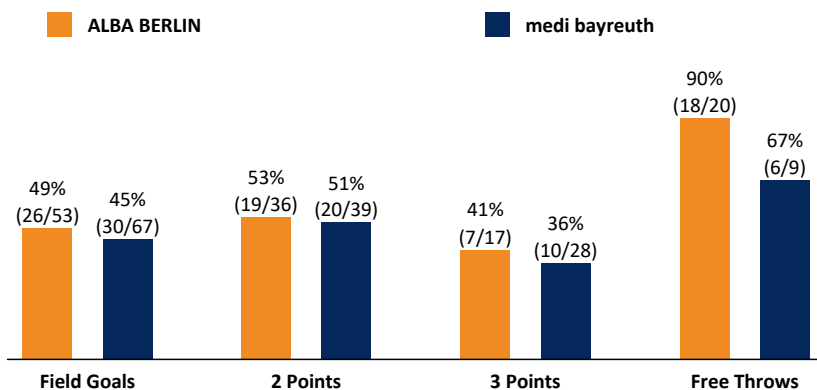

ALBA BERLIN

77 : 76

medi bayreuth

Referee: PANTHER Anne
Umpires: STRAUBE Carsten / BITTNER Steve
Commissioner: GITZLER Jörg

Attendance: 10.881
Berlin, Mercedes-Benz Arena, FR 24 MRZ 2017, 19:00, Game-ID: 19785

Scoreboard table showing quarter scores for BER and BAY.

BER - ALBA BERLIN (Coach: CAKI Ahmet)

Main player statistics table for ALBA BERLIN including columns for No., Name, Min, PTS, 2 Points, 3 Points, Field Goals, Free Throws, OR, DR, TOT, AS, ST, TO, BS, SB, PF, FD, EFF, +/-.

BAY - medi bayreuth (Coach: KORNER Raoul)

Main player statistics table for medi bayreuth including columns for No., Name, Min, PTS, 2 Points, 3 Points, Field Goals, Free Throws, OR, DR, TOT, AS, ST, TO, BS, SB, PF, FD, EFF, +/-.

Summary statistics table comparing BER and BAY across various metrics like Rebounds, Assists, Fouls, etc.

EASycREDIT-BBL.DE

Alle offiziellen Statistiken der easyCredit BBL, Daten, Rekorde uvm.!

EASycREDIT BBL-APPS

News, Stats, Tabelle, Spielplan und vieles mehr, immer dabei! Kostenfrei für iOS und Android

TELEKOMBASKETBALL.DE

Keinen Korb mehr verpassen - Alle Spiele der easyCredit BBL LIVE und in HD! Erleben sie jetzt das größte Basketball-Angebot Deutschlands zuhause und mobil! www.telekombasketball.de

LEGEND table defining abbreviations for various statistics like Captain, Plus-Minus-Rating, Assists, etc.