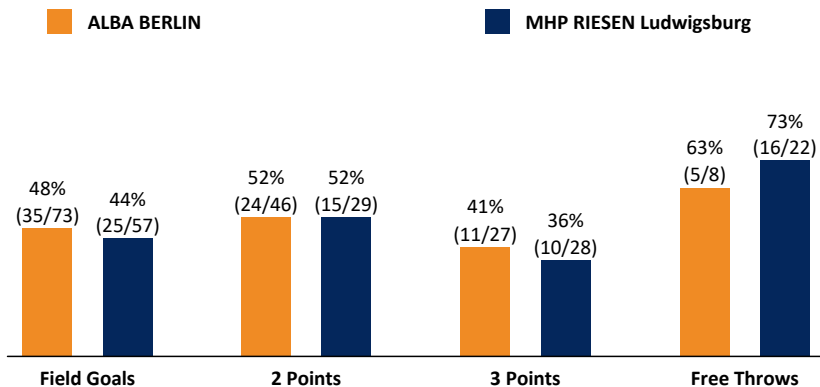

ALBA BERLIN

86 : 76 MHP RIESEN Ludwigsburg

Referee: PANTHER Anne
Umpires: KRAUSE Oliver / STRAUBE Carsten
Commissioner: JANZEN Sascha

Attendance: 10.855
Berlin, Mercedes-Benz Arena, MO 1 MAI 2017, 15:30, Game-ID: 19846

Scoreboard table showing quarter scores for BER and LUD.

BER - ALBA BERLIN (Coach: PÄCH Thomas)

Main player statistics table for ALBA BERLIN including columns for No., Name, Min, PTS, 2 Points, 3 Points, Field Goals, Free Throws, OR, DR, TOT, AS, ST, TO, BS, SB, PF, FD, EFF, +/-.

LUD - MHP RIESEN Ludwigsburg (Coach: PATRICK John)

Main player statistics table for MHP RIESEN Ludwigsburg including columns for No., Name, Min, PTS, 2 Points, 3 Points, Field Goals, Free Throws, OR, DR, TOT, AS, ST, TO, BS, SB, PF, FD, EFF, +/-.

Summary statistics table comparing BER and LUD across various metrics like Rebounds, Assists, Fouls, etc.

EASycREDIT-BBL.DE

Alle offiziellen Statistiken der easyCredit BBL, Daten, Rekorde uvm.!

EASycREDIT BBL-APPS

News, Stats, Tabelle, Spielplan und vieles mehr, immer dabei! Kostenfrei für iOS und Android

TELEKOMBASKETBALL.DE

Keinen Korb mehr verpassen - Alle Spiele der easyCredit BBL LIVE und in HD! Erleben sie jetzt das größte Basketball-Angebot Deutschlands zuhause und mobil! www.telekombasketball.de

LEGEND table defining abbreviations for various statistics like Captain, Plus-Minus-Rating, Assists, etc.