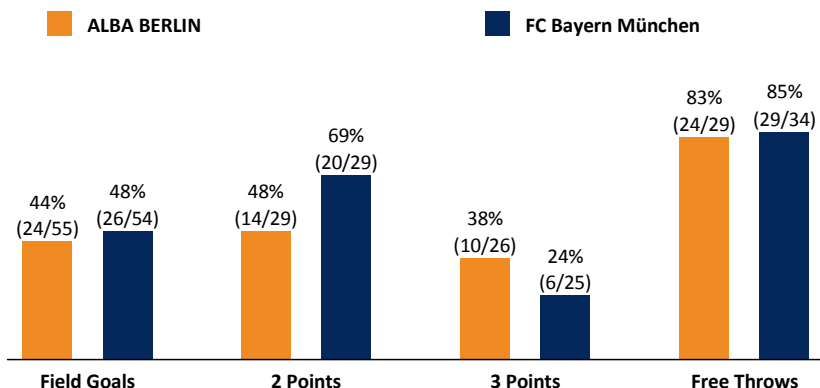

ALBA BERLIN

82 : 87

FC Bayern München

Referee: RODRIGUEZ SORIANO Toni
Umpires: KOVACEVIC Nesa / BITTNER Steve
Commissioner: EICHHORN Christian

Attendance: 9.099
Berlin, Mercedes-Benz Arena, DI 16 MAI 2017, 20:30, Game-ID: 20497

Scoreboard table showing quarter scores (Q1-Q4) for BER and FCB.

BER - ALBA BERLIN (Coach: PÄCH Thomas)

Main player statistics table for ALBA BERLIN including columns for No., Name, Min, PTS, 2 Points, 3 Points, Field Goals, Free Throws, OR, DR, TOT, AS, ST, TO, BS, SB, PF, FD, EFF, +/-.

FCB - FC Bayern München (Coach: DJORDJEVIC Aleksandar)

Main player statistics table for FC Bayern München including columns for No., Name, Min, PTS, 2 Points, 3 Points, Field Goals, Free Throws, OR, DR, TOT, AS, ST, TO, BS, SB, PF, FD, EFF, +/-.

Summary statistics table comparing BER and FCB across various metrics like Rebounds, Assists, Fouls, etc.

EASycREDIT-BBL.DE

Alle offiziellen Statistiken der easycCredit BBL, Daten, Rekorde uvm.!

EASycREDIT BBL-APPS

News, Stats, Tabelle, Spielplan und vieles mehr, immer dabei! Kostenlos für iOS und Android

LEGEND (C) Captain +/- Plus-Minus-Rating AS Assists BS Blocked Shots DNP Did Not Play DR Defensive Rebounds
EFF Efficiency FD Fouls Drawn Min Minutes Played OR Offensive Rebounds OTx Overtime PF Fouls
PTS Points Qx Quarter Time SB Shots Blocked ST Steals TO Turnovers TOT Total Rebounds