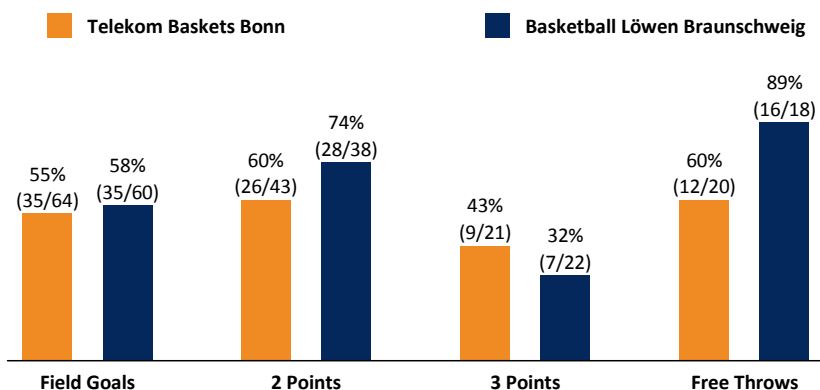

Telekom Baskets Bonn

91 : 93

Basketball Löwen Braunschweig

Referee: SIMONOW K.
Umpires: REITER J. / SIROWI B.
Commissioner: MOLITOR H.

Attendance: 4.790
Bonn, Telekom Dome, SO 13 NOV 2016, 18:00, Game-ID: 19628

Scoreboard table showing Q1, Q2, Q3, Q4 scores for BON and BRA.

BON - Telekom Baskets Bonn (Coach: KRUNIC Predrag)

Main player statistics table for Telekom Baskets Bonn including columns for No., Name, Min, PTS, 2 Points, 3 Points, Field Goals, Free Throws, OR, DR, TOT, AS, ST, TO, BS, SB, PF, FD, EFF, +/-.

BRA - Basketball Löwen Braunschweig (Coach: MENZ Frank)

Main player statistics table for Basketball Löwen Braunschweig including columns for No., Name, Min, PTS, 2 Points, 3 Points, Field Goals, Free Throws, OR, DR, TOT, AS, ST, TO, BS, SB, PF, FD, EFF, +/-.

Summary comparison table between BON and BRA for various statistics like Rebounds, Assists, Fouls, etc.

EASycRedit-BBL.DE

Alle offiziellen Statistiken der easyCredit BBL, Daten, Rekorde uvm.!

EASycRedit BBL-APPS

News, Stats, Tabelle, Spielplan und vieles mehr, immer dabei! Kostenfrei für iOS und Android

TELEKOMBASKETBALL.DE

Keinen Korb mehr verpassen - Alle Spiele der easyCredit BBL LIVE und in HD! Erleben sie jetzt das größte Basketball-Angebot Deutschlands zuhause und mobil! www.telekombasketball.de

LEGEND table defining abbreviations for Captain, Plus-Minus-Rating, Assists, Blocked Shots, Did Not Played, Defensive Rebounds, etc.