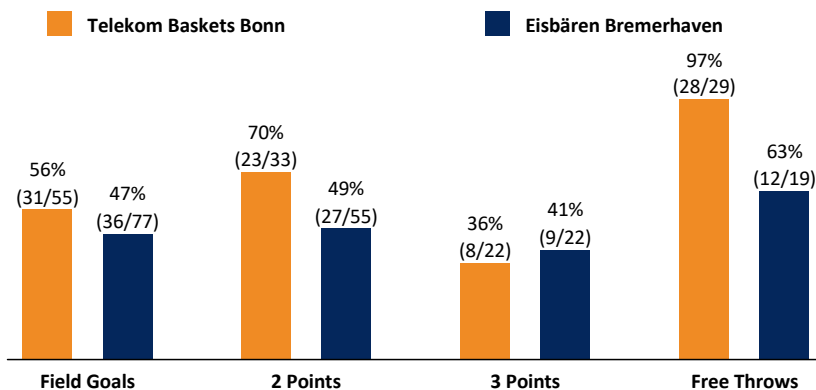

BRE - Eisbären Bremerhaven (Coach: MACHOWSKI Sebastian)

No.	Name	Min	PTS	2 Points	3 Points	Field Goals	Free Throws	OR	DR	TOT	AS	ST	TO	BS	SB	PF	FD	EFF	+/-	
10	HULLS Jordan	33:48	15	3/9 (33%)	3/4 (75%)	6/13 (46%)		1	3	4	8	1	3		1	4	3	18	1	
14	ELLIOTT Ivan	29:36	11	4/5 (80%)	1/5 (20%)	5/10 (50%)	0/3 (0%)	2	4	6	4	2		1		5	3	16	-11	
13	DIGGS Quincy	20:44	8	2/4 (50%)	1/2 (50%)	3/6 (50%)	1/4 (25%)	3	2	5	2	1	3			4	3	7	-6	
21	KAMP Harper	19:17	17	6/9 (67%)		6/9 (67%)	5/5 (100%)	2	1	3	2		1		1	2	4	18	0	
9	BLECK Fabian	13:12	2	1/2 (50%)		1/2 (50%)		3	1	4	1	1				1		7	-2	
3	ANDERSON Karvel	28:24	15	5/12 (42%)	1/4 (25%)	6/16 (38%)	2/2 (100%)	1	3	4	2	2				2	1	13	2	
8	SMOTRYCZ Evan	18:27	13	2/4 (50%)	3/6 (50%)	5/10 (50%)	0/1 (0%)		1	1	2	1	1			4	1	10	0	
7	BREITLAUCH Adrian	17:58	2				2/2 (100%)	2		2	2		1			3	1	5	-7	
20	AUSTIN Waverly	12:22	10	4/10 (40%)		4/10 (40%)	2/2 (100%)	4		4			1			3	1	7	4	
18	WENDT Lars	6:12	0		0/1 (0%)	0/1 (0%)			1	1			1				1	-1	-6	
4	SCHMITT Sebastian	DNP																		
Team / Coach								1	1	2										
Totals			200:00	93	27/55 (49%)	9/22 (41%)	36/77 (47%)	12/19 (63%)	19	17	36	23	8	11	1	2	28	18	102	-5

BON	BRE
8 / 25 / 33	19 / 17 / 36
20	23
18	28
28	18
16	11
8	8
40	46
13	27
8	2
14 (53:39)	2 (79:81)
7-0 (53:39)	7-0 (65:64)
Lead Changes: 4	
Times Tied: 8	

EASycREDIT-BBL.DE

Alle offiziellen Statistiken der easyCredit BBL, Daten, Rekorde uvm.!

EASycREDIT BBL-APPS

News, Stats, Tabelle, Spielplan und vieles mehr, immer dabei! Kostenfrei für iOS und Android

TELEKOMBASKETBALL.DE

Keinen Korb mehr verpassen - Alle Spiele der easyCredit BBL LIVE und in HD! Erleben sie jetzt das größte Basketball-Angebot Deutschlands zuhause und mobil! www.telekombasketball.de

LEGEND								
(C) Captain	+/- Plus-Minus-Rating	AS Assists	BS Blocked Shots	DNP Did Not Play	DR Defensive Rebounds			
EFF Efficiency	FD Fouls Drawn	Min Minutes Played	OR Offensive Rebounds	OTx Overtime	PF Fouls			
PTS Points	Qx Quarter Time	SB Shots Blocked	ST Steals	TO Turnovers	TOT Total Rebounds