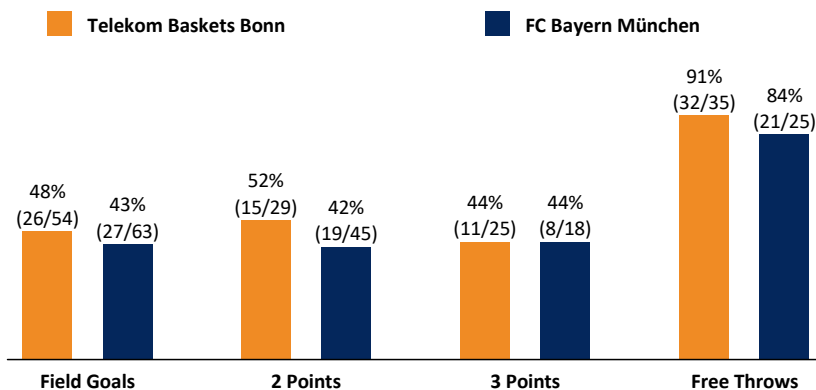

Telekom Baskets Bonn

95 : 83

FC Bayern München

Referee: MATIP Martin
Umpires: KOVACEVIC Nesa / ARIK Tamer
Commissioner: MOLITOR Horst

Attendance: 5.520
Bonn, Telekom Dome, DI 6 DEZ 2016, 19:00, Game-ID: 19680

Scoreboard table showing Q1, Q2, Q3, Q4 scores for BON and FCB.

BON - Telekom Baskets Bonn (Coach: KRUNIC Predrag)

Main player statistics table for Telekom Baskets Bonn including columns for No., Name, Min, PTS, 2 Points, 3 Points, Field Goals, Free Throws, OR, DR, TOT, AS, ST, TO, BS, SB, PF, FD, EFF, +/-.

FCB - FC Bayern München (Coach: DJORDJEVIC Aleksandar)

Main player statistics table for FC Bayern München including columns for No., Name, Min, PTS, 2 Points, 3 Points, Field Goals, Free Throws, OR, DR, TOT, AS, ST, TO, BS, SB, PF, FD, EFF, +/-.

Summary statistics table comparing BON and FCB across various metrics like Rebounds, Assists, Fouls, Turnovers, Steals, Points in the Paint, etc.

EASYS-CREDIT-BBL.DE

Alle offiziellen Statistiken der easyCredit BBL, Daten, Rekorde uvm.!

EASYS-CREDIT BBL-APPS

News, Stats, Tabelle, Spielplan und vieles mehr, immer dabei! Kostenfrei für iOS und Android

TELEKOMBASKETBALL.DE

Keinen Korb mehr verpassen - Alle Spiele der easyCredit BBL LIVE und in HD! Erleben sie jetzt das größte Basketball-Angebot Deutschlands zuhause und mobil! www.telekombasketball.de

LEGEND table defining abbreviations for various basketball statistics and player roles.