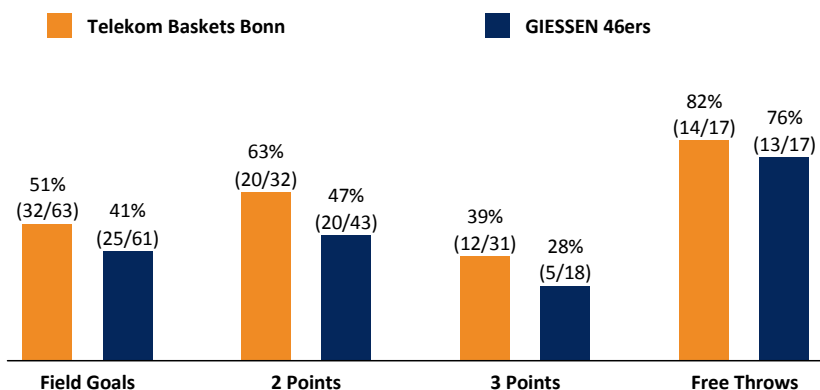

Telekom Baskets Bonn

90 : 68

GIESSEN 46ers

Referee: STRAUBE Carsten
Umpires: ARIK Tamer / REITER Jonas
Commissioner: ESSERT Norbert

Attendance: 5.580
Bonn, Telekom Dome, MO 26 DEZ 2016, 18:00, Game-ID: 19686

Scoreboard table showing Q1, Q2, Q3, Q4 scores for BON and GIE.

BON - Telekom Baskets Bonn (Coach: KRUNIC Predrag)

Main player statistics table for Telekom Baskets Bonn including columns for No., Name, Min, PTS, 2 Points, 3 Points, Field Goals, Free Throws, and various advanced stats.

GIE - GIESSEN 46ers (Coach: WUCHERER Denis)

Main player statistics table for GIESSEN 46ers including columns for No., Name, Min, PTS, 2 Points, 3 Points, Field Goals, Free Throws, and various advanced stats.

Summary table comparing key statistics between BON and GIE, such as Rebounds, Assists, Fouls, and Turnovers.

EASycREDIT-BBL.DE

Alle offiziellen Statistiken der easyCredit BBL, Daten, Rekorde uvm.!

EASycREDIT BBL-APPS

News, Stats, Tabelle, Spielplan und vieles mehr, immer dabei! Kostenfrei für iOS und Android

TELEKOMBASKETBALL.DE

Keinen Korb mehr verpassen - Alle Spiele der easyCredit BBL LIVE und in HD! Erleben sie jetzt das größte Basketball-Angebot Deutschlands zuhause und mobil! www.telekombasketball.de

LEGEND table defining abbreviations for various basketball statistics and player roles.