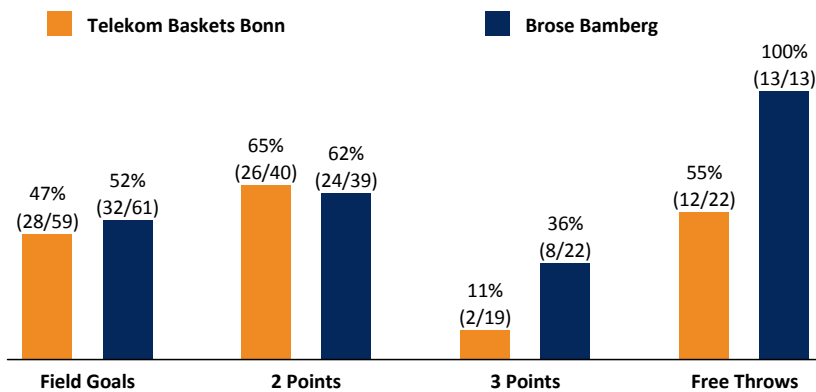

Telekom Baskets Bonn 70 : 85

Brose Bamberg

Referee: MADINGER Christoph
Umpires: SIMONOV Konstantin / GROLL Julian
Commissioner: MOLITOR Horst

Attendance: 6.000
Bonn, Telekom Dome, SO 8 JAN 2017, 15:30, Game-ID: 19710

Scoreboard table showing Q1, Q2, Q3, Q4 scores for BON and BAM.

BON - Telekom Baskets Bonn (Coach: KRUNIC Predrag)

Main player statistics table for Telekom Baskets Bonn including columns for No., Name, Min, PTS, 2 Points, 3 Points, Field Goals, Free Throws, OR, DR, TOT, AS, ST, TO, BS, SB, PF, FD, EFF, +/-.

BAM - Brose Bamberg (Coach: TRINCHIERI Andrea)

Main player statistics table for Brose Bamberg including columns for No., Name, Min, PTS, 2 Points, 3 Points, Field Goals, Free Throws, OR, DR, TOT, AS, ST, TO, BS, SB, PF, FD, EFF, +/-.

Summary statistics table comparing BON and BAM across various metrics like Rebounds, Assists, Fouls, Turnovers, Steals, Points in the Paint, etc.

EASYS-CREDIT-BBL.DE

Alle offiziellen Statistiken der easyCredit BBL, Daten, Rekorde uvm.!

EASYS-CREDIT BBL-APPS

News, Stats, Tabelle, Spielplan und vieles mehr, immer dabei! Kostenfrei für iOS und Android

TELEKOMBASKETBALL.DE

Keinen Korb mehr verpassen - Alle Spiele der easyCredit BBL LIVE und in HD! Erleben sie jetzt das größte Basketball-Angebot Deutschlands zuhause und mobil! www.telekombasketball.de

LEGEND table defining abbreviations for (C), CAPTAIN, +/-, EFF, PTS, AS, MIN, SB, BS, OR, ST, DNP, OTx, TO, DR, PF, TOT.