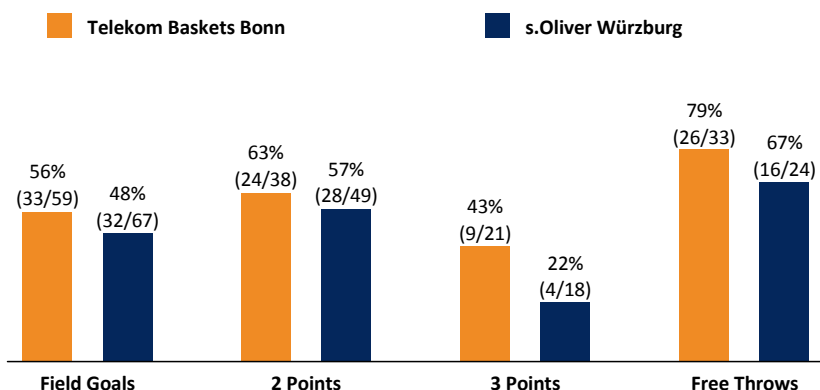

Telekom Baskets Bonn

101 : 84

s.Oliver Würzburg

Referee: KOVACEVIC Nesa
Umpires: SIMONOV Konstantin / BOHN Nicolai
Commissioner: ESSER Norbert

Attendance: 4.850
Bonn, Telekom Dome, SO 19 FEB 2017, 18:00, Game-ID: 19718

Scoreboard table showing Q1, Q2, Q3, Q4 scores for BON and WUE.

BON - Telekom Baskets Bonn (Coach: KRUNIC Predrag)

Main player statistics table for Telekom Baskets Bonn including columns for No., Name, Min, PTS, 2 Points, 3 Points, Field Goals, Free Throws, OR, DR, TOT, AS, ST, TO, BS, SB, PF, FD, EFF, +/-.

WUE - s.Oliver Würzburg (Coach: BAUERMANN Dirk)

Main player statistics table for s.Oliver Würzburg including columns for No., Name, Min, PTS, 2 Points, 3 Points, Field Goals, Free Throws, OR, DR, TOT, AS, ST, TO, BS, SB, PF, FD, EFF, +/-.

Summary statistics table comparing BON and WUE on metrics like Rebounds, Assists, Fouls, Turnovers, Steals, Points in the Paint, Second Chance Points, Fast Break Points, Biggest Lead, Biggest Scoring Run, Lead Changes, and Times Tied.

EASycRedit-BBL.DE

Alle offiziellen Statistiken der easyCredit BBL, Daten, Rekorde uvm.!

EASycRedit BBL-APPS

News, Stats, Tabelle, Spielplan und vieles mehr, immer dabei! Kostenfrei für iOS und Android

TELEKOMBASKETBALL.DE

Keinen Korb mehr verpassen - Alle Spiele der easyCredit BBL LIVE und in HD! Erleben sie jetzt das größte Basketball-Angebot Deutschlands zuhause und mobil! www.telekombasketball.de

LEGEND table defining abbreviations for (C), +/-, EFF, PTS, AS, Min, SB, BS, OR, ST, DNP, OTx, TO, DR, PF, TOT.