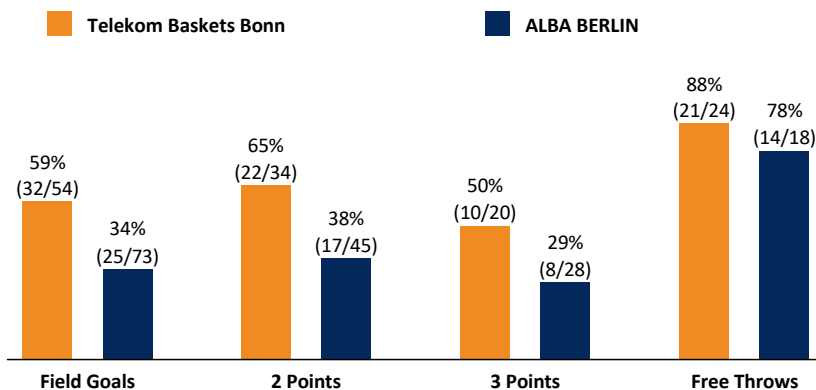

Telekom Baskets Bonn

95 : 72

ALBA BERLIN

Referee: MATIP Martin
Umpires: STREIT Enrico / BEJAQUI Dominic
Commissioner: MOLITOR Horst

Attendance: 6.000
Bonn, Telekom Dome, SO 5 FEB 2017, 15:30, Game-ID: 19735

Scoreboard table showing Q1, Q2, Q3, Q4 scores for BON and BER.

BON - Telekom Baskets Bonn (Coach: KRUNIC Predrag)

Main player statistics table for Telekom Baskets Bonn including columns for No., Name, Min, PTS, 2 Points, 3 Points, Field Goals, Free Throws, OR, DR, TOT, AS, ST, TO, BS, SB, PF, FD, EFF, +/-.

BER - ALBA BERLIN (Coach: CAKI Ahmet)

Main player statistics table for ALBA BERLIN including columns for No., Name, Min, PTS, 2 Points, 3 Points, Field Goals, Free Throws, OR, DR, TOT, AS, ST, TO, BS, SB, PF, FD, EFF, +/-.

Summary statistics table comparing BON and BER across various metrics like Rebounds, Assists, Fouls, etc.

EASYCREDIT-BBL.DE

Alle offiziellen Statistiken der easycCredit BBL, Daten, Rekorde uvm.!

EASYCREDIT BBL-APPS

News, Stats, Tabelle, Spielplan und vieles mehr, immer dabei! Kostenfrei für iOS und Android

TELEKOMBASKETBALL.DE

Keinen Korb mehr verpassen - Alle Spiele der easycCredit BBL LIVE und in HD! Erleben sie jetzt das größte Basketball-Angebot Deutschlands zuhause und mobil! www.telekombasketball.de

LEGEND table defining abbreviations for (C), CAPTAIN, +/-, EFF, PTS, AS, MIN, SB, BS, OR, ST, DNP, OTx, TO, DR, PF, TOT.