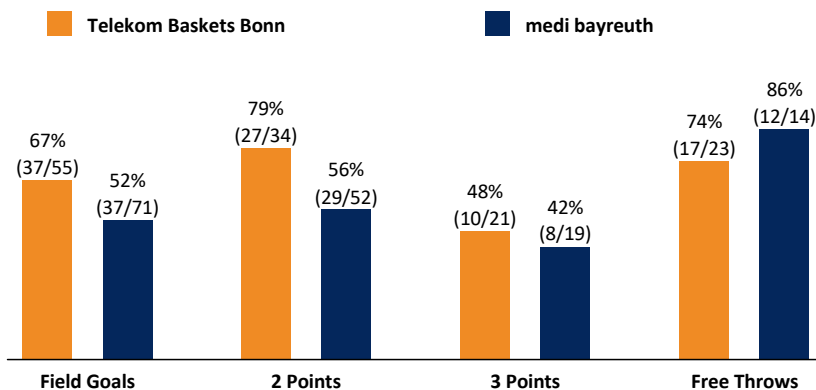

Telekom Baskets Bonn 101 : 94

medi bayreuth

Referee: REITER Moritz
Umpires: MADINGER Christof / BRENDDEL Nicolas
Commissioner: MOLITOR Horst

Attendance: 6.000
Bonn, Telekom Dome, SA 25 FEB 2017, 20:30, Game-ID: 19754

Scoreboard table showing Q1, Q2, Q3, Q4 scores for BON and BAY.

BON - Telekom Baskets Bonn (Coach: KRUNIC Predrag)

Main player statistics table for Telekom Baskets Bonn including columns for No., Name, Min, PTS, 2 Points, 3 Points, Field Goals, Free Throws, OR, DR, TOT, AS, ST, TO, BS, SB, PF, FD, EFF, +/-.

BAY - medi bayreuth (Coach: KORNER Raoul)

Main player statistics table for medi bayreuth including columns for No., Name, Min, PTS, 2 Points, 3 Points, Field Goals, Free Throws, OR, DR, TOT, AS, ST, TO, BS, SB, PF, FD, EFF, +/-.

Summary statistics table comparing BON and BAY across various metrics like Rebounds, Assists, Fouls, Turnovers, Steals, Points in the Paint, etc.

EASYSREDIT-BBL.DE

Alle offiziellen Statistiken der easyCredit BBL, Daten, Rekorde uvm.!

EASYSREDIT BBL-APPS

News, Stats, Tabelle, Spielplan und vieles mehr, immer dabei! Kostenfrei für iOS und Android

TELEKOMBASKETBALL.DE

Keinen Korb mehr verpassen - Alle Spiele der easyCredit BBL LIVE und in HD! Erleben sie jetzt das größte Basketball-Angebot Deutschlands zuhause und mobil! www.telekombasketball.de

LEGEND table defining abbreviations for various statistics like Captain, Plus-Minus-Rating, Assists, Blocked Shots, Did Not Play, Defensive Rebounds, etc.