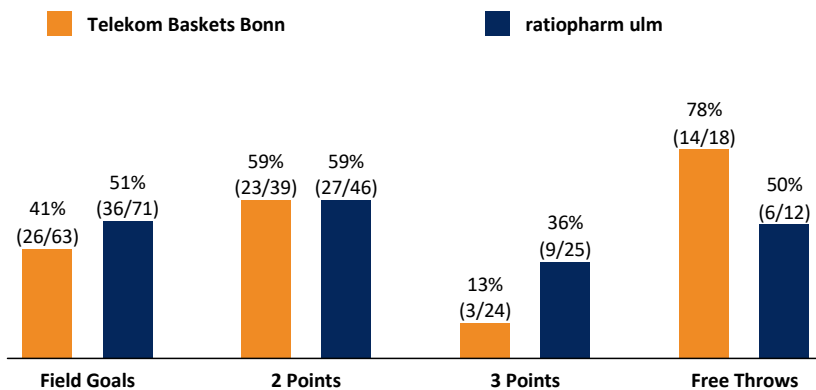

ULM - ratiopharm ulm (Coach: LEIBENATH Thorsten)

No.	Name	Min	PTS	2 Points	3 Points	Field Goals	Free Throws	OR	DR	TOT	AS	ST	TO	BS	SB	PF	FD	EFF	+/-	
19	BABB Chris	30:22	17	4/5 (80%)	3/10 (30%)	7/15 (47%)		1	2	3	4					2	1	16	10	
17	BUTLER Da'Sean	29:42	6	1/4 (25%)	1/3 (33%)	2/7 (29%)	1/4 (25%)	1	3	4	2		1			2	4	3	7	
15	HOBBS Braydon	24:10	12	3/6 (50%)	2/4 (50%)	5/10 (50%)		1	2	3	6	2	1		1	2		17	11	
24	BRAUN Taylor	23:48	8	3/3 (100%)	0/2 (0%)	3/5 (60%)	2/3 (67%)	2	5	7	1	1	2			2	4	12	-3	
8	MORGAN Raymar	23:22	19	8/9 (89%)	1/1 (100%)	9/10 (90%)		2	7	9		1				3	2	28	16	
21	RUBIT Augustine	20:06	16	7/13 (54%)	0/1 (0%)	7/14 (50%)	2/3 (67%)	3	1	4		1	1		2	2	3	12	9	
6	GÜNTHER Per	18:01	0	0/1 (0%)	0/2 (0%)	0/3 (0%)					2					3	2	-1	5	
9	TADDA Karsten	16:12	6	0/1 (0%)	2/2 (100%)	2/3 (67%)			4	4	3	1	1			2		12	21	
18	WOHLFARTH-BOTTERMANN Jonas	10:44	2	1/3 (33%)		1/3 (33%)		1	2	3	1		1		1	3	2	3	11	
7	FERNER Joschka	1:11	1				1/2 (50%)										1	0	1	
11	PAPE Till	1:11	0						1	1								1	1	
44	KRÄMER David	1:11	0	0/1 (0%)		0/1 (0%)							1					-2	1	
Team / Coach								3		3			1							
Totals			200:00	87	27/46 (59%)	9/25 (36%)	36/71 (51%)	6/12 (50%)	14	27	41	19	6	9		4	21	19	103	18

BON	Rebounds OR/DR/TOT	ULM
11 / 23 / 34	Rebounds	14 / 27 / 41
18	Assists	19
19	Fouls	21
21	Fouls Drawn	19
12	Turnovers	9
4	Steals	6
40	Points in the Paint	42
12	Second Chance Points	16
8	Fast Break Points	6
5 (14:9)	Biggest Lead	28 (34:62)
7-0 (63:79)	Biggest Scoring Run	8-0 (16:21)
	Lead Changes:	2
	Times Tied:	2

EASYS-CREDIT-BBL.DE

Alle offiziellen Statistiken der easyCredit BBL, Daten, Rekorde uvm.!

EASYS-CREDIT BBL-APPS

News, Stats, Tabelle, Spielplan und vieles mehr, immer dabei! Kostenfrei für iOS und Android

TELEKOMBASKETBALL.DE

Keinen Korb mehr verpassen - Alle Spiele der easyCredit BBL LIVE und in HD! Erleben sie jetzt das größte Basketball-Angebot Deutschlands zuhause und mobil! www.telekombasketball.de

LEGEND

(C) Captain   +/- Plus-Minus-Rating   AS Assists   BS Blocked Shots   DNP Did Not Play   DR Defensive Rebounds
EFF Efficiency   FD Fouls Drawn   Min Minutes Played   OR Offensive Rebounds   OTx Overtime   PF Fouls
PTS Points   Qx Quarter Time   SB Shots Blocked   ST Steals   TO Turnovers   TOT Total Rebounds