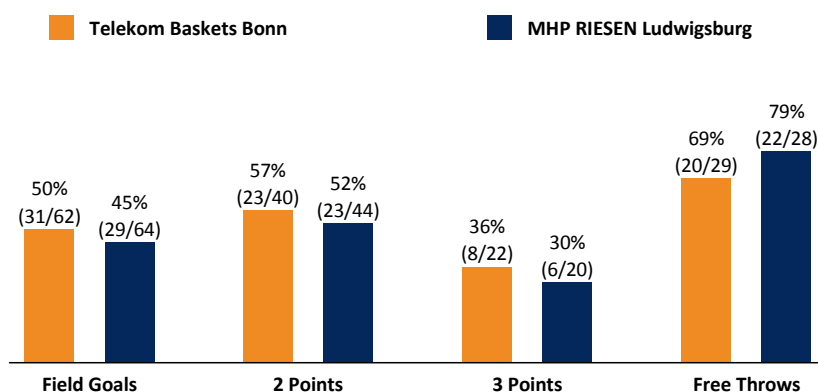

LUD - MHP RIESEN Ludwigsburg (Coach: PATRICK John)

No.	Name	Min	PTS	2 Points	3 Points	Field Goals	Free Throws	OR	DR	TOT	AS	ST	TO	BS	SB	PF	FD	EFF	+/-	
2	HAMMONDS Clifford	32:35	9	0/2 (0%)	3/5 (60%)	3/7 (43%)			1	1	4	1	1		1	1		10	-8	
6	MARTIN Kelvin	26:31	19	5/9 (56%)	1/3 (33%)	6/12 (50%)	6/6 (100%)	1	2	3						1	3	16	-5	
32	THIEMANN Johannes	26:23	20	7/11 (64%)		7/11 (64%)	6/8 (75%)	6	6	12			2	2		4	7	26	-2	
7	CRAWFORD Drew	26:16	8	3/7 (43%)	0/2 (0%)	3/9 (33%)	2/2 (100%)		6	6	1	1			1	3	1	10	-4	
4	McCRAE David	9:19	0		0/1 (0%)	0/1 (0%)			2	2	1					3		1	-3	
1	KENNEDY David Johnelle	31:57	14	3/6 (50%)	0/1 (0%)	3/7 (43%)	8/12 (67%)	1	6	7	14	1	3		1	2	9	25	8	
10	TRICE Roderick	17:33	10	2/4 (50%)	2/4 (50%)	4/8 (50%)					1		2			2		5	-11	
33	TOPPERT Chad	11:45	0	0/1 (0%)	0/4 (0%)	0/5 (0%)			1	1		1				3	1	-3	3	
45	COOLEY Jack	7:53	2	1/2 (50%)		1/2 (50%)		1		1			1		1	5	1	1	3	
35	LOESING Brad	5:23	2	1/1 (100%)		1/1 (100%)							1			4		1	4	
12	BREUNIG Martin	4:25	2	1/1 (100%)		1/1 (100%)			1	1							1	3	-5	
Team / Coach								4	1	5			1							
Totals			200:00	86	23/44 (52%)	6/20 (30%)	29/64 (45%)	22/28 (79%)	13	26	39	21	4	12	2	4	28	23	99	-4

BON	LUD
10 / 24 / 34	13 / 26 / 39
25	21
23	28
28	23
13	12
3	4
46	38
14	13
16	9
14 (49:35)	3 (63:66)
7-0 (15:6)	12-0 (49:47)
Lead Changes: 15	
Times Tied: 8	

EASycRedit-BBL.DE

Alle offiziellen Statistiken der easyCredit BBL, Daten, Rekorde uvm.!

EASycRedit BBL-APPS

News, Stats, Tabelle, Spielplan und vieles mehr, immer dabei! Kostenfrei für iOS und Android

TELEKOMBASKETBALL.DE

Keinen Korb mehr verpassen - Alle Spiele der easyCredit BBL LIVE und in HD! Erleben sie jetzt das größte Basketball-Angebot Deutschlands zuhause und mobil! www.telekombasketball.de

LEGEND

(C) Captain   +/- Plus-Minus-Rating   AS Assists   BS Blocked Shots   DNP Did Not Play   DR Defensive Rebounds
EFF Efficiency   FD Fouls Drawn   Min Minutes Played   OR Offensive Rebounds   OTx Overtime   PF Fouls
PTS Points   Qx Quarter Time   SB Shots Blocked   ST Steals   TO Turnovers   TOT Total Rebounds