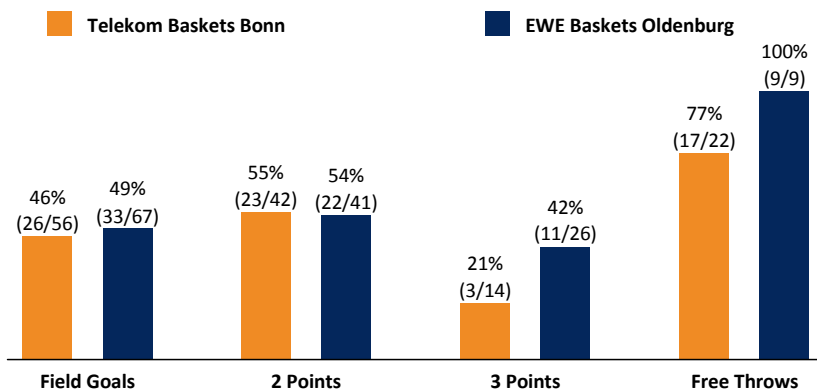

OLD - EWE Baskets Oldenburg (Coach: DRIJENCIC Miladen)

No.	Name	Min	PTS	2 Points	3 Points	Field Goals	Free Throws	OR	DR	TOT	AS	ST	TO	BS	SB	PF	FD	EFF	+/-	
4	KRAMER Chris	34:28	6	2/4 (50%)	0/3 (0%)	2/7 (29%)	2/2 (100%)	1	10	11	5	1	2	1	1	2	1	17	18	
23	PAULDING Rickey	32:51	22	2/6 (33%)	5/9 (56%)	7/15 (47%)	3/3 (100%)	1	2	3	2		3		1	3	4	16	23	
10	MASSENAT Frantz	29:17	13	5/5 (100%)	1/4 (25%)	6/9 (67%)			2	2	10	2				2		24	20	
33	SCHWETHELM Philipp	25:42	16	1/2 (50%)	4/5 (80%)	5/7 (71%)	2/2 (100%)	1	1	2						2	1	16	23	
41	QVALE Brian	20:45	14	6/10 (60%)	0/1 (0%)	6/11 (55%)	2/2 (100%)	3	3	6	3		2		1	3	4	16	16	
44	DUGGINS Vaughn	16:40	4	2/3 (67%)		2/3 (67%)			3	3			1		1			5	-12	
12	DE ZEEUW Maxime	14:18	5	1/3 (33%)	1/3 (33%)	2/6 (33%)			2	2					1	1	1	3	-9	
31	FREESE Jannik	9:37	4	2/3 (67%)		2/3 (67%)		1		1	1					3	2	5	9	
5	KRAMER Dennis	8:38	2	1/3 (33%)		1/3 (33%)		1		1			1			1		0	-8	
21	LOCKHART Dominic	6:44	0		0/1 (0%)	0/1 (0%)							1			1	1	-2	-7	
20	MÄDRICH Dirk	1:00	0	0/2 (0%)		0/2 (0%)		1		1					1	2		-1	-3	
7	WIMBERG Jan Niklas	DNP																		
Team / Coach								2	1	3			2							
Totals			200:00	86	22/41 (54%)	11/26 (42%)	33/67 (49%)	9/9 (100%)	11	24	35	21	3	12	1	6	20	14	100	14

BON	Rebounds OR/DR/TOT	OLD
8 / 20 / 28		11 / 24 / 35
18	Assists	21
14	Fouls	20
20	Fouls Drawn	14
13	Turnovers	12
6	Steals	3
46	Points in the Paint	38
11	Second Chance Points	10
6	Fast Break Points	6
0 (:)	Biggest Lead	16 (14:30)
8-0 (22:30)	Biggest Scoring Run	12-0 (0:12)
	Lead Changes:	0
	Times Tied:	0

EASycREDIT-BBL.DE

Alle offiziellen Statistiken der easyCredit BBL, Daten, Rekorde uvm.!

EASycREDIT BBL-APPS

News, Stats, Tabelle, Spielplan und vieles mehr, immer dabei! Kostenfrei für iOS und Android

TELEKOMBASKETBALL.DE

Keinen Korb mehr verpassen - Alle Spiele der easyCredit BBL LIVE und in HD! Erleben sie jetzt das größte Basketball-Angebot Deutschlands zuhause und mobil! www.telekombasketball.de

LEGEND

(C)	Captain	+/-	Plus-Minus-Rating	AS	Assists	BS	Blocked Shots	DNP	Did Not Play	DR	Defensive Rebounds
EFF	Efficiency	FD	Fouls Drawn	Min	Minutes Played	OR	Offensive Rebounds	OTx	Overtime	PF	Fouls
PTS	Points	Qx	Quarter Time	SB	Shots Blocked	ST	Steals	TO	Turnovers	TOT	Total Rebounds