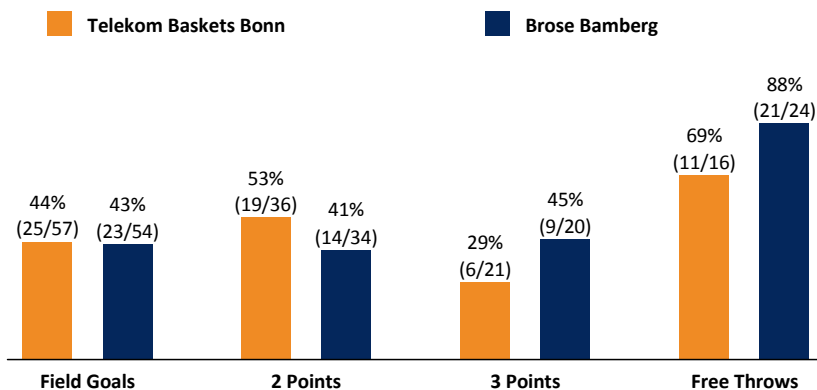

Telekom Baskets Bonn

67 : 76

Brose Bamberg

Referee: PANTHER Anne
Umpires: BARTH Benjamin / REITER Moritz
Commissioner: MOLITOR Horst

Attendance: 5.070
Bonn, Telekom Dome, DI 16 MAI 2017, 20:30, Game-ID: 20496

Scoreboard table showing Q1, Q2, Q3, Q4 scores for BON and BAM.

BON - Telekom Baskets Bonn (Coach: KRUNIC Predrag)

Main player statistics table for Telekom Baskets Bonn including columns for Name, Min, PTS, 2 Points, 3 Points, Field Goals, Free Throws, and various rebound/steal metrics.

BAM - Brose Bamberg (Coach: TRINCHIERI Andrea)

Main player statistics table for Brose Bamberg including columns for Name, Min, PTS, 2 Points, 3 Points, Field Goals, Free Throws, and various rebound/steal metrics.

Summary table comparing BON and BAM across various statistical categories like Rebounds, Assists, Fouls, etc.

EASycREDIT-BBL.DE

Alle offiziellen Statistiken der easyCredit BBL, Daten, Rekorde uvm.!

EASycREDIT BBL-APPS

News, Stats, Tabelle, Spielplan und vieles mehr, immer dabei! Kostenfrei für iOS und Android

TELEKOMBASKETBALL.DE

Keinen Korb mehr verpassen - Alle Spiele der easyCredit BBL LIVE und in HD! Erleben sie jetzt das größte Basketball-Angebot Deutschlands zuhause und mobil! www.telekombasketball.de

LEGEND table defining abbreviations for various basketball statistics like Captain, Plus-Minus-Rating, Assists, etc.