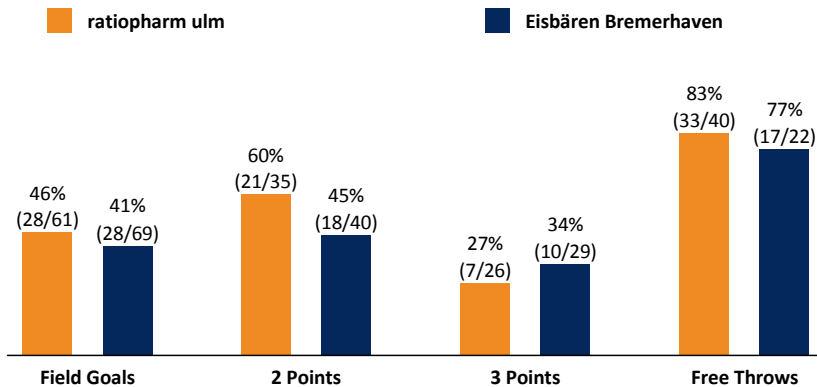

ratiopharm ulm

96 : 83 Eisbären Bremerhaven

Referee: SIMONOV K.
Umpires: NEUBECKER S. / KATTUR R.
Commissioner: WEICHERT H.

Ulm, ratiopharm arena, SA 8 OKT 2016, 18:00, Game-ID: 19578

Scoreboard table showing Q1, Q2, Q3, Q4 scores for ULM and BRE.

ULM - ratiopharm ulm (Coach: LEIBENATH Thorsten)

Main player statistics table for ULM, including columns for No., Name, Min, PTS, 2 Points, 3 Points, Field Goals, Free Throws, OR, DR, TOT, AS, ST, TO, BS, SB, PF, FD, EFF, +/-.

BRE - Eisbären Bremerhaven (Coach: MACHOWSKI Sebastian)

Main player statistics table for BRE, including columns for No., Name, Min, PTS, 2 Points, 3 Points, Field Goals, Free Throws, OR, DR, TOT, AS, ST, TO, BS, SB, PF, FD, EFF, +/-.

Summary statistics table comparing ULM and BRE across categories like Rebounds, Assists, Fouls, Turnovers, Steals, Points in the Paint, etc.

EASycRedit-BBL.DE

Alle offiziellen Statistiken der easyCredit BBL, Daten, Rekorde uvm.!

EASycRedit BBL-APPS

News, Stats, Tabelle, Spielplan und vieles mehr, immer dabei! Kostenfrei für iOS und Android

TELEKOMBASKETBALL.DE

Keinen Korb mehr verpassen - Alle Spiele der easyCredit BBL LIVE und in HD! Erleben sie jetzt das größte Basketball-Angebot Deutschlands zuhause und mobil! www.telekombasketball.de

LEGEND table defining abbreviations for (C), CAPTAIN, +/-, EFF, PTS, AS, MIN, SB, BS, OR, ST, DNP, OTx, TO, DR, PF, TOT.