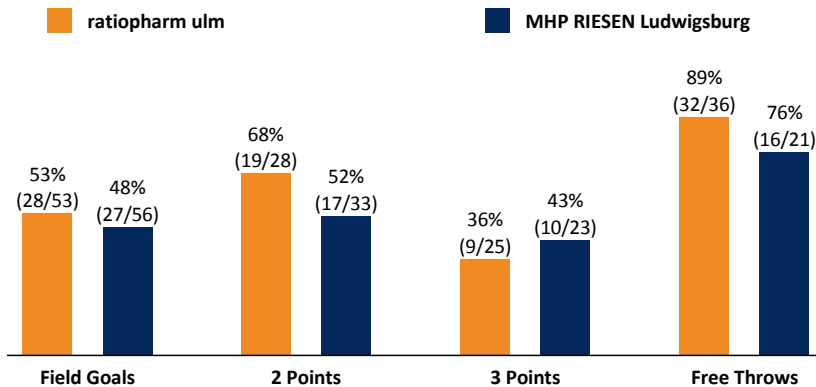

LUD - MHP RIESEN Ludwigsburg (Coach: PATRICK John)

No.	Name	Min	PTS	2 Points	3 Points	Field Goals	Free Throws	OR	DR	TOT	AS	ST	TO	BS	SB	PF	FD	EFF	+/-
3	COTTON Tekele	26:19	13	2/4 (50%)	2/2 (100%)	4/6 (67%)	3/4 (75%)		3	3	3		3			1	3	13	-9
4	McCRAV David	23:14	13	5/6 (83%)	1/4 (25%)	6/10 (60%)	0/1 (0%)		3	3	6	2	2			4	2	17	-6
6	MARTIN Kelvin	23:11	8	4/6 (67%)	0/1 (0%)	4/7 (57%)			3	3			3			4	1	5	-6
11	WASHPUN Wes	22:56	5	0/4 (0%)	1/3 (33%)	1/7 (14%)	2/2 (100%)		3	3	1		2			5	1	1	-9
32	THIEMANN Johannes	18:15	5	2/7 (29%)		2/7 (29%)	1/2 (50%)	2	3	5		1			1	3	3	5	4
33	TOPPERT Chad	22:29	11		3/5 (60%)	3/5 (60%)	2/2 (100%)	1	2	3			1			4	2	11	-16
35	LOESING Brad	17:45	2	1/2 (50%)	0/4 (0%)	1/6 (17%)			1	1	2	1	1		1	2		0	-13
15	GONZALVEZ David	16:48	10	1/1 (100%)	2/3 (67%)	3/4 (75%)	2/2 (100%)		1	1	1	1	2			2	3	10	-12
45	COOLEY Jack	12:43	5	1/2 (50%)		1/2 (50%)	3/4 (75%)	1	1	2	1					2	3	6	2
21	BOONE Jason	9:45	2	1/1 (100%)		1/1 (100%)			1	1			3			4	1	0	-18
23	KONE Bazoumana	6:35	6		1/1 (100%)	1/1 (100%)	3/4 (75%)	1		1		1	2			2	5	-2	
Team / Coach								2	1	3									
Totals		200:00	80	17/33 (52%)	10/23 (43%)	27/56 (48%)	16/21 (76%)	7	22	29	14	6	19		2	31	21	76	-17

ULM	Rebounds OR/DR/TOT	LUD
4 / 23 / 27	Rebounds	7 / 22 / 29
21	Assists	14
21	Fouls	31
31	Fouls Drawn	21
12	Turnovers	19
10	Steals	6
28	Points in the Paint	34
5	Second Chance Points	9
10	Fast Break Points	6
27 (69:42)	Biggest Lead	7 (0:7)
9-0 (18:14)	Biggest Scoring Run	8-0 (76:57)
	Lead Changes:	1
	Times Tied:	3

EASycREDIT-BBL.DE

Alle offiziellen Statistiken der easyCredit BBL, Daten, Rekorde uvm.!

EASycREDIT BBL-APPS

News, Stats, Tabelle, Spielplan und vieles mehr, immer dabei! Kostenfrei für iOS und Android

TELEKOMBASKETBALL.DE

Keinen Korb mehr verpassen - Alle Spiele der easyCredit BBL LIVE und in HD! Erleben sie jetzt das größte Basketball-Angebot Deutschlands zuhause und mobil! www.telekombasketball.de

LEGEND
(C) Captain +/- Plus-Minus-Rating AS Assists BS Blocked Shots DNP Did Not Played DR Defensive Rebounds
EFF Efficiency FD Fouls Drawn Min Minutes Played OR Offensive Rebounds OTx Overtime PF Fouls
PTS Points Qx Quarter Time SB Shots Blocked ST Steals TO Turnovers TOT Total Rebounds