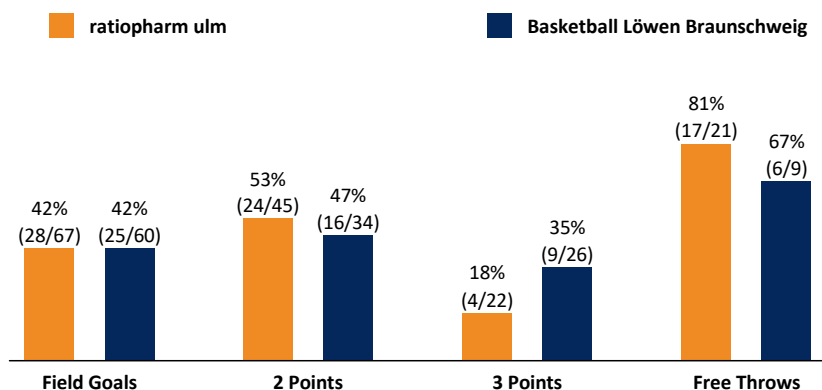

ratiopharm ulm

77 : 65

Basketball Löwen Braunschweig

Referee: RODRIGUEZ SORIANO Toni
Umpires: STREIT Dr. Enrico / KRÜPER Moritz
Commissioner: DIETERICH Sascha

Attendance: 6.200
Ulm, ratiopharm arena, SO 27 NOV 2016, 18:00, Game-ID: 19645

Scoreboard table showing quarters Q1-Q4 for ULM and BRA.

ULM - ratiopharm ulm (Coach: LEIBENATH Thorsten)

Main player statistics table for ULM including columns for No., Name, Min, PTS, 2 Points, 3 Points, Field Goals, Free Throws, OR, DR, TOT, AS, ST, TO, BS, SB, PF, FD, EFF, +/-.

BRA - Basketball Löwen Braunschweig (Coach: MENZ Frank)

Main player statistics table for BRA including columns for No., Name, Min, PTS, 2 Points, 3 Points, Field Goals, Free Throws, OR, DR, TOT, AS, ST, TO, BS, SB, PF, FD, EFF, +/-.

Summary statistics table comparing ULM and BRA across various metrics like Rebounds, Assists, Fouls, etc.

EASycREDIT-BBL.DE

Alle offiziellen Statistiken der easyCredit BBL, Daten, Rekorde uvm.!

EASycREDIT BBL-APPS

News, Stats, Tabelle, Spielplan und vieles mehr, immer dabei! Kostenfrei für iOS und Android

TELEKOMBASKETBALL.DE

Keinen Korb mehr verpassen - Alle Spiele der easyCredit BBL LIVE und in HD! Erleben sie jetzt das größte Basketball-Angebot Deutschlands zuhause und mobil! www.telekombasketball.de

LEGEND table defining abbreviations for various statistics like Captain, Plus-Minus-Rating, Assists, etc.