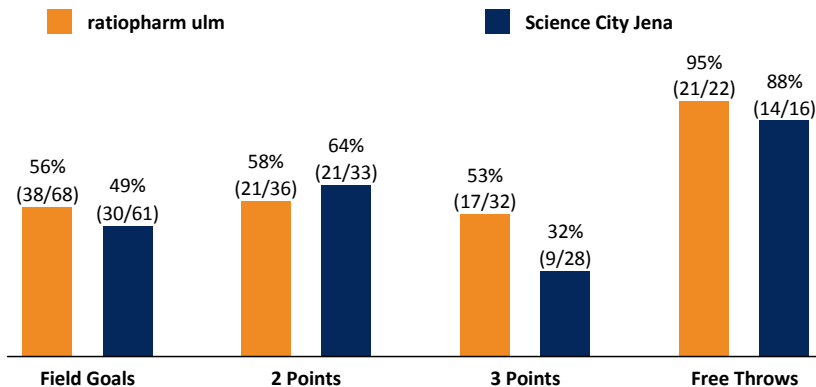

ratiopharm ulm

114 : 83

Science City Jena

Referee: MATIP Martin
Umpires: KOVACEVIC Nesa / BRENDEL Nicolas
Commissioner: SLEZD Uli

Attendance: 6.200
Ulm, ratiopharm arena, SO 8 JAN 2017, 18:00, Game-ID: 19708

Scoreboard table showing Q1, Q2, Q3, Q4 scores for ULM and JEN.

ULM - ratiopharm ulm (Coach: LEIBENATH Thorsten)

Main player statistics table for ULM, including columns for No., Name, Min, PTS, 2 Points, 3 Points, Field Goals, Free Throws, and various rebound/steal metrics.

JEN - Science City Jena (Coach: HARMSEN Björn)

Main player statistics table for JEN, including columns for No., Name, Min, PTS, 2 Points, 3 Points, Field Goals, Free Throws, and various rebound/steal metrics.

Summary statistics table comparing ULM and JEN across categories like Rebounds, Assists, Fouls, and Steals.

EASYS-CREDIT-BBL.DE

Alle offiziellen Statistiken der easyCredit BBL, Daten, Rekorde uvm.!

EASYS-CREDIT BBL-APPS

News, Stats, Tabelle, Spielplan und vieles mehr, immer dabei! Kostenfrei für iOS und Android

TELEKOMBASKETBALL.DE

Keinen Korb mehr verpassen - Alle Spiele der easyCredit BBL LIVE und in HD! Erleben sie jetzt das größte Basketball-Angebot Deutschlands zuhause und mobil! www.telekombasketball.de

LEGEND

- (C) Captain, +/- Plus-Minus-Rating, AS Assists, BS Blocked Shots, DNP Did Not Play, DR Defensive Rebounds, EFF Efficiency, FD Fouls Drawn, Min Minutes Played, OR Offensive Rebounds, OTx Overtime, PF Fouls, PTS Points, Qx Quarter Time, SB Shots Blocked, ST Steals, TO Turnovers, TOT Total Rebounds