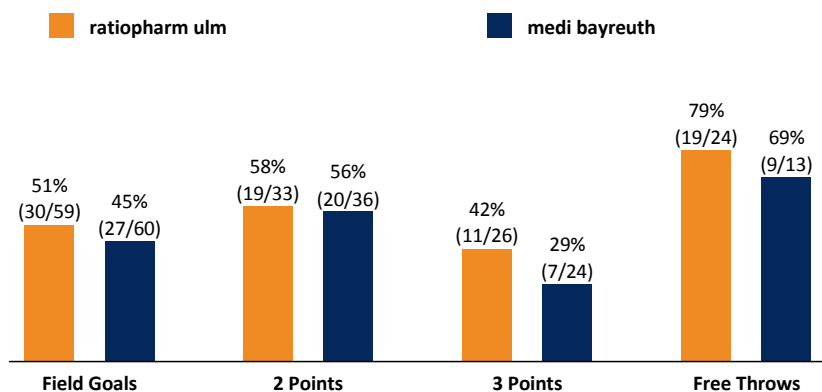

ratiopharm ulm

90 : 70

medi bayreuth

Referee: BARTH Benjamin
Umpires: HACK Johannes / GUTTING Michael
Commissioner: SCHENCKING Albert

Attendance: 6.200
Ulm, ratiopharm arena, SA 4 FEB 2017, 18:00, Game-ID: 19731

Scoreboard table showing Q1, Q2, Q3, Q4 scores for ULM and BAY.

ULM - ratiopharm ulm (Coach: LEIBENATH Thorsten)

Main player statistics table for ULM, including columns for No., Name, Min, PTS, 2 Points, 3 Points, Field Goals, Free Throws, OR, DR, TOT, AS, ST, TO, BS, SB, PF, FD, EFF, +/-.

BAY - medi bayreuth (Coach: KORNER Raoul)

Main player statistics table for BAY, including columns for No., Name, Min, PTS, 2 Points, 3 Points, Field Goals, Free Throws, OR, DR, TOT, AS, ST, TO, BS, SB, PF, FD, EFF, +/-.

Summary statistics table comparing ULM and BAY across various categories like Rebounds, Assists, Fouls, etc.

EASycREDIT-BBL.DE

Alle offiziellen Statistiken der easyCredit BBL, Daten, Rekorde uvm.!

EASycREDIT BBL-APPS

News, Stats, Tabelle, Spielplan und vieles mehr, immer dabei! Kostenfrei für iOS und Android

TELEKOMBASKETBALL.DE

Keinen Korb mehr verpassen - Alle Spiele der easyCredit BBL LIVE und in HD! Erleben sie jetzt das größte Basketball-Angebot Deutschlands zuhause und mobil! www.telekombasketball.de

LEGEND table defining abbreviations for various statistics like Captain, Plus-Minus-Rating, Assists, etc.