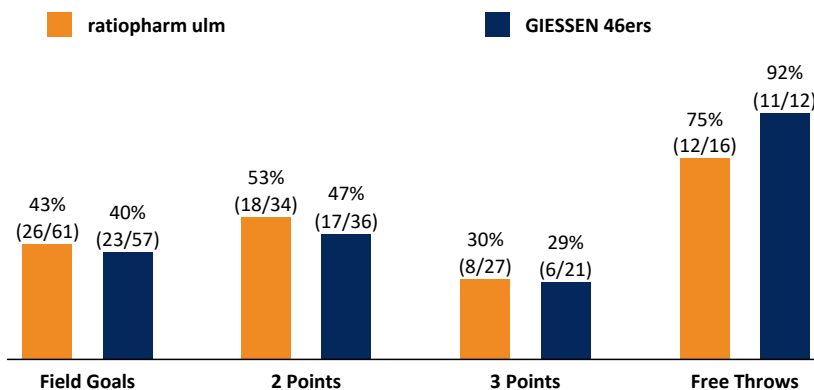

GIE - GIESSEN 46ers (Coach: WUCHERER Denis)

No.	Name	Min	PTS	2 Points	3 Points	Field Goals	Free Throws	OR	DR	TOT	AS	ST	TO	BS	SB	PF	FD	EFF	+/-	
9	EVANS Dwayne	32:37	20	8/10 (80%)	0/2 (0%)	8/12 (67%)	4/5 (80%)	2	9	11			4	1		4	6	23	-10	
22	WELLS Cameron	30:52	17	3/9 (33%)	3/5 (60%)	6/14 (43%)	2/2 (100%)	1	2	3	2	1	2		2	2	3	13	2	
5	SEARS Justin	25:55	4	2/6 (33%)		2/6 (33%)		1	3	4	1		1	1		4	2	5	1	
12	BOWLIN Skyler	23:13	3	0/2 (0%)	1/5 (20%)	1/7 (14%)			1	1	3		2			3		-1	-12	
4	SAIBOU Joshiko	19:46	6	2/4 (50%)	0/1 (0%)	2/5 (40%)	2/2 (100%)	1	1	2	1	2				2	1	8	-5	
17	OBST Andreas	21:58	5	1/3 (33%)	0/4 (0%)	1/7 (14%)	3/3 (100%)		2	2	1		2		1	1	1	0	-9	
33	VÖLLER Marco	13:42	2	1/1 (100%)		1/1 (100%)			4	4		2	2			3		6	7	
21	MANIGAT Jahenns	12:43	3		1/3 (33%)	1/3 (33%)		1	2	3	2		2			2		4	-10	
13	LISCHKA Benjamin	12:27	3		1/1 (100%)	1/1 (100%)		1	1	2	1							6	-7	
23	PLUSKOTA Maurice	6:47	0	0/1 (0%)		0/1 (0%)		1	1	2		1	2			2		0	-2	
Team / Coach								1		1			1							
Totals			200:00	63	17/36 (47%)	6/21 (29%)	23/57 (40%)	11/12 (92%)	9	26	35	11	6	18	2	3	23	13	64	-9

ULM	Rebounds OR/DR/TOT	GIE
11 / 23 / 34		9 / 26 / 35
13	Assists	11
13	Fouls	23
23	Fouls Drawn	13
12	Turnovers	18
5	Steals	6
30	Points in the Paint	30
11	Second Chance Points	3
7	Fast Break Points	7
15 (70:55)	Biggest Lead	0 (:)
8-0 (8:0)	Biggest Scoring Run	6-0 (8:6)
	Lead Changes:	0
	Times Tied:	0

EASYS-CREDIT-BBL.DE

Alle offiziellen Statistiken der easyCredit BBL, Daten, Rekorde uvm.!

EASYS-CREDIT BBL-APPS

News, Stats, Tabelle, Spielplan und vieles mehr, immer dabei! Kostenfrei für iOS und Android

TELEKOMBASKETBALL.DE

Keinen Korb mehr verpassen - Alle Spiele der easyCredit BBL LIVE und in HD! Erleben sie jetzt das größte Basketball-Angebot Deutschlands zuhause und mobil! www.telekombasketball.de

LEGEND

(C) Captain   +/- Plus-Minus-Rating   AS Assists   BS Blocked Shots   DNP Did Not Play   DR Defensive Rebounds
EFF Efficiency   FD Fouls Drawn   Min Minutes Played   OR Offensive Rebounds   OTx Overtime   PF Fouls
PTS Points   Qx Quarter Time   SB Shots Blocked   ST Steals   TO Turnovers   TOT Total Rebounds