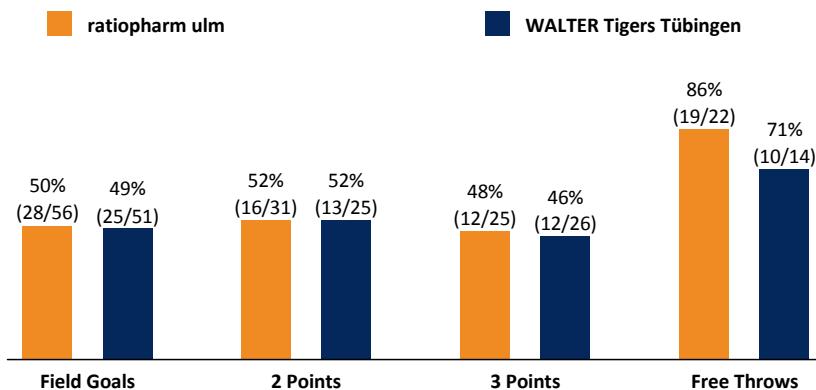

TUB - WALTER Tigers Tübingen (Coach: McCOY Tyron)

No.	Name	Min	PTS	2 Points	3 Points	Field Goals	Free Throws	OR	DR	TOT	AS	ST	TO	BS	SB	PF	FD	EFF	+/-	
24	STEWART Barry	29:57	10	1/6 (17%)	2/5 (40%)	3/11 (27%)	2/2 (100%)		2	2	2	3	2		2	4	1	7	-11	
4	WASHBURN Julian	29:29	13	1/1 (100%)	3/5 (60%)	4/6 (67%)	2/2 (100%)		2	2		1	1			3	1	13	-7	
10	JORDAN Jared	28:32	6	1/1 (100%)	1/3 (33%)	2/4 (50%)	1/2 (50%)	1	1	2	10	2	3			1	2	14	-5	
22	KIDD Stanton	23:06	7	2/3 (67%)	1/4 (25%)	3/7 (43%)			4	4	1	1	1			2	1	8	-2	
16	McGHEE Gary	21:31	7	3/6 (50%)		3/6 (50%)	1/2 (50%)	2	3	5	1		2			4	4	7	-21	
31	PHILMORE Isaiah	22:52	14	3/4 (75%)	2/3 (67%)	5/7 (71%)	2/4 (50%)		3	3		1	3			5	7	11	-1	
21	MARIN Mauricio	15:59	8	1/1 (100%)	2/3 (67%)	3/4 (75%)					1	2	3			2	2	7	-1	
25	BERRY Davion	14:37	2	1/3 (33%)		1/3 (33%)					4		1					3	-14	
11	MUNOZ Alvaro	11:49	5		1/2 (50%)	1/2 (50%)	2/2 (100%)					1				3	1	5	-10	
12	KOLO Yasin	2:08	0		0/1 (0%)	0/1 (0%)												-1	-3	
Team / Coach								3	1	4			1							
Totals			200:00	72	13/25 (52%)	12/26 (46%)	25/51 (49%)	10/14 (71%)	6	16	22	19	11	17		2	24	19	77	-15

ULM	TUB
13 / 19 / 32	6 / 16 / 22
22	19
19	24
24	19
15	17
5	11
22	20
12	3
	12
17 (64:47)	7 (36:43)
17-0 (53:43)	10-0 (64:57)
	4
	3

EASycREDIT-BBL.DE

Alle offiziellen Statistiken der easyCredit BBL, Daten, Rekorde uvm.!

EASycREDIT BBL-APPS

News, Stats, Tabelle, Spielplan und vieles mehr, immer dabei! Kostenfrei für iOS und Android

TELEKOMBASKETBALL.DE

Keinen Korb mehr verpassen - Alle Spiele der easyCredit BBL LIVE und in HD! Erleben sie jetzt das größte Basketball-Angebot Deutschlands zuhause und mobil! www.telekombasketball.de

LEGEND								
(C) Captain	+/- Plus-Minus-Rating	AS Assists	BS Blocked Shots	DNP Did Not Play	DR Defensive Rebounds			
EFF Efficiency	FD Fouls Drawn	Min Minutes Played	OR Offensive Rebounds	OTx Overtime	PF Fouls			
PTS Points	Qx Quarter Time	SB Shots Blocked	ST Steals	TO Turnovers	TOT Total Rebounds