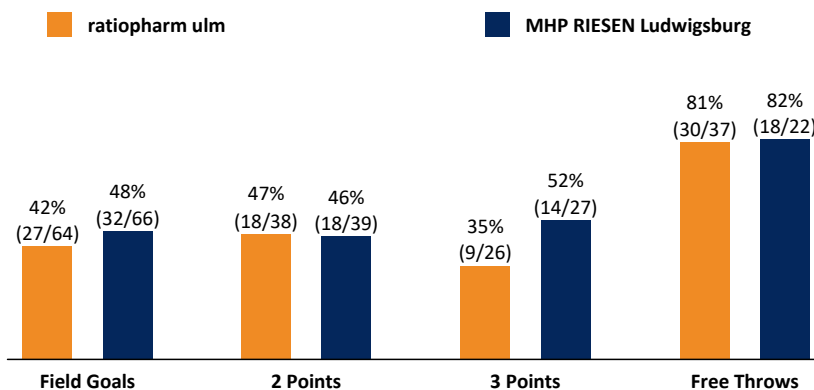

LUD - MHP RIESEN Ludwigsburg (Coach: PATRICK John)

No.	Name	Min	PTS	2 Points	3 Points	Field Goals	Free Throws	OR	DR	TOT	AS	ST	TO	BS	SB	PF	FD	EFF	+/-							
1	KENNEDY David Johnelle	40:10	21	6/9 (67%)	0/2 (0%)	6/11 (55%)	9/12 (75%)	1	4	5	3		6			3	7	15	11							
2	HAMMONDS Clifford	38:38	10	0/4 (0%)	3/4 (75%)	3/8 (38%)	1/2 (50%)		1	1	4	1	1				3	9	0							
7	CRAWFORD Drew	24:41	6	3/7 (43%)	0/4 (0%)	3/11 (27%)		1	5	6	1		1		2	4		4	-4							
32	THIEMANN Johannes	18:21	7	3/7 (43%)		3/7 (43%)	1/1 (100%)	1	2	3	1	1	1	1		4	1	8	0							
4	McCRAV David	6:37	0								1		1			3		0	-8							
10	TRICE Roderick	30:12	25	2/2 (100%)	7/8 (88%)	9/10 (90%)			3	3	4	1				3	3	32	7							
45	COOLEY Jack	26:39	13	3/8 (38%)		3/8 (38%)	7/7 (100%)	3	7	10		1	1	3		3	8	21	3							
33	TOPPERT Chad	23:33	12		4/8 (50%)	4/8 (50%)			2	2	2	1			1	4		13	6							
35	LOESING Brad	11:46	0	0/1 (0%)	0/1 (0%)	0/2 (0%)			1	1	1		1			1		-1	2							
12	BREUNIG Martin	4:23	2	1/1 (100%)		1/1 (100%)		1	1	2			1			1		3	-2							
17	SERIC Mateo	DNP																								
Team / Coach													2		1		3		2							
Totals			225:00	96	18/39 (46%)	14/27 (52%)	32/66 (48%)	18/22 (82%)	9	27	36	17	5	15	4	3	26	22	105	3						

ULM	Rebounds OR/DR/TOT	LUD
12 / 26 / 38		9 / 27 / 36
18	Assists	17
22	Fouls	26
26	Fouls Drawn	22
12	Turnovers	15
10	Steals	5
30	Points in the Paint	26
13	Second Chance Points	12
5	Fast Break Points	6
14 (33:19)	Biggest Lead	12 (57:69)
14-0 (33:19)	Biggest Scoring Run	10-0 (37:36)
	Lead Changes:	4
	Times Tied:	8

EASycREDIT-BBL.DE

Alle offiziellen Statistiken der easyCredit BBL, Daten, Rekorde uvm.!

EASycREDIT BBL-APPS

News, Stats, Tabelle, Spielplan und vieles mehr, immer dabei! Kostenfrei für iOS und Android

TELEKOMBASKETBALL.DE

Keinen Korb mehr verpassen - Alle Spiele der easyCredit BBL LIVE und in HD! Erleben sie jetzt das größte Basketball-Angebot Deutschlands zuhause und mobil! www.telekombasketball.de

LEGEND

(C) Captain   +/- Plus-Minus-Rating   AS Assists   BS Blocked Shots   DNP Did Not Play   DR Defensive Rebounds
EFF Efficiency   FD Fouls Drawn   Min Minutes Played   OR Offensive Rebounds   OTx Overtime   PF Fouls
PTS Points   Qx Quarter Time   SB Shots Blocked   ST Steals   TO Turnovers   TOT Total Rebounds